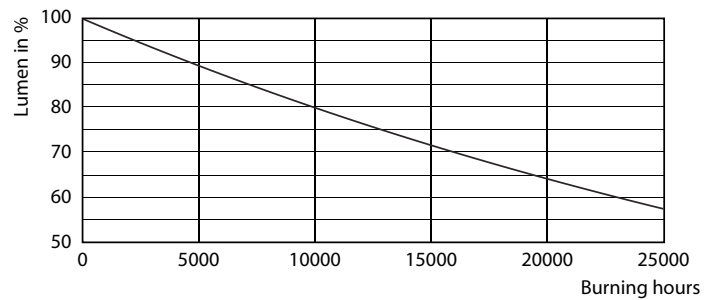

Lumen Maintenance Diagram - Essential LED 4.6-50W GU10 830 36D