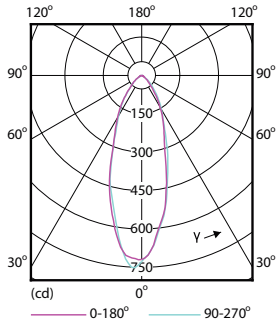

Classic LED spotMV

Photometric data

Light Distribution Diagram - Essential LED 4.6-50W GU10 830 36D