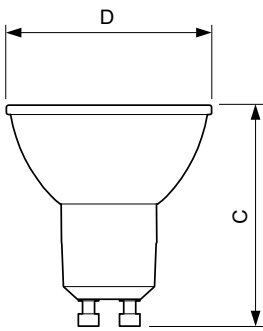

## Dimensional drawing

Product	D	C
Essential LED 4.6-50W GU10 830 36D	50 mm	54 mm