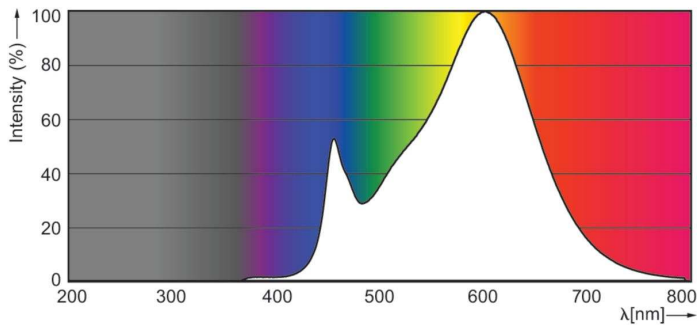

Photometric data

Spectral Power Distribution Colour - Essential LED 4.6-50W GU10 830 36D