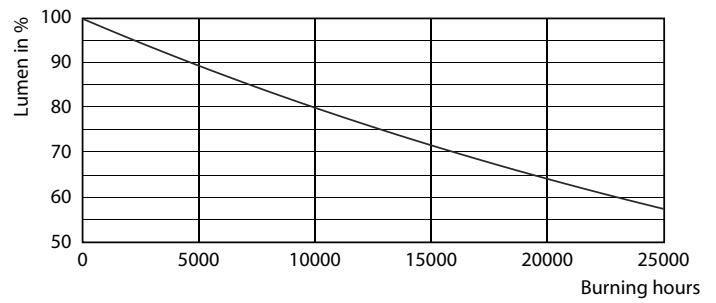

Product data

General Information	
Cap-Base	GU10
Nominal lifetime	15,000 hour(s)
Switching Cycle	50,000
Lighting Technology	LEDspot
Light Technical	
Color Code	830 [CCT of 3000K]
Beam Angle (Nom)	36 degree(s)
Luminous Flux	410 lm
Luminous Intensity (Nom)	740 cd
Color Designation	White (WH)
Correlated Color Temperature (Nom)	3000 K
Luminous Efficacy (rated) (Nom)	89.10 lm/W
Color Consistency	<6
Color rendering index (CRI)	80
LLMF At End Of Nominal Lifetime (Nom)	70 %
Operating and Electrical	
Line Frequency	50 to 60 Hz

Dimensional drawing

Product	D	C
Essential LED 4.6-50W GU10 830 36D	50 mm	54 mm

Photometric data

Spectral Power Distribution Colour - Essential LED 4.6-50W GU10 830 36D

Accent Lighting Spots - Essential LED 4.6-50W GU10 830 36D

Classic LED spotMV

Photometric data

Light Distribution Diagram - Essential LED 4.6-50W GU10 830 36D

Lifetime

Life Expectancy Diagram

Lumen Maintenance Diagram - Essential LED 4.6-50W GU10 830 36D