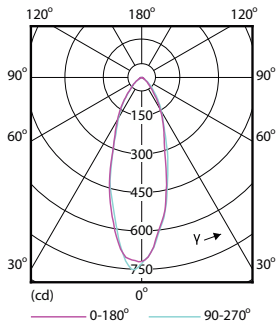

Product data

General Information	
Cap-Base	GU10
Nominal lifetime	15,000 hour(s)
Switching Cycle	50,000
Lighting Technology	LEDspot
Light Technical	
Color Code	830 [CCT of 3000K]
Beam Angle (Nom)	36 degree(s)
Luminous Flux	410 lm
Luminous Intensity (Nom)	740 cd
Color Designation	White (WH)
Correlated Color Temperature (Nom)	3000 K
Luminous Efficacy (rated) (Nom)	89.10 lm/W
Color Consistency	<6
Color rendering index (CRI)	80
LLMF At End Of Nominal Lifetime (Nom)	70 %
Operating and Electrical	
Line Frequency	50 to 60 Hz

Dimensional drawing

Product	D	C
Essential LED 4.6-50W GU10 830 36D	50 mm	54 mm

Photometric data

Spectral Power Distribution Colour - Essential LED 4.6-50W GU10 830 36D

Accent Lighting Spots - Essential LED 4.6-50W GU10 830 36D

Classic LED spotMV

Photometric data

Light Distribution Diagram - Essential LED 4.6-50W GU10 830 36D

Lifetime

Life Expectancy Diagram

Lumen Maintenance Diagram - Essential LED 4.6-50W GU10 830 36D