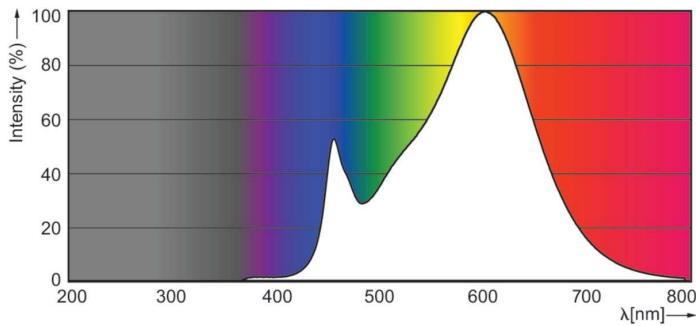

Product data

General Information	
Cap-Base	GU10
Nominal lifetime	15,000 hour(s)
Switching Cycle	50,000
Lighting Technology	LEDspot
Light Technical	
Color Code	830 [CCT of 3000K]
Beam Angle (Nom)	36 degree(s)
Luminous Flux	410 lm
Luminous Intensity (Nom)	740 cd
Color Designation	White (WH)
Correlated Color Temperature (Nom)	3000 K
Luminous Efficacy (rated) (Nom)	89.10 lm/W
Color Consistency	<6
Color rendering index (CRI)	80
LLMF At End Of Nominal Lifetime (Nom)	70 %
Operating and Electrical	
Line Frequency	50 to 60 Hz

Dimensional drawing

Product	D	C
Essential LED 4.6-50W GU10 830 36D	50 mm	54 mm

Photometric data

Spectral Power Distribution Colour - Essential LED 4.6-50W GU10 830 36D

Accent Lighting Spots - Essential LED 4.6-50W GU10 830 36D