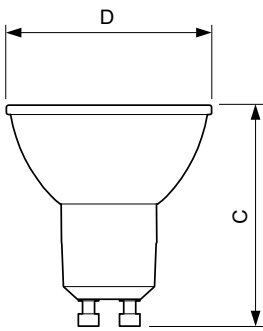

Dimensional drawing

Product	D	C
Essential LED 4.6-50W GU10 830 36D	50 mm	54 mm

Photometric data

Spectral Power Distribution Colour - Essential LED 4.6-50W GU10 830 36D

Accent Lighting Spots - Essential LED 4.6-50W GU10 830 36D