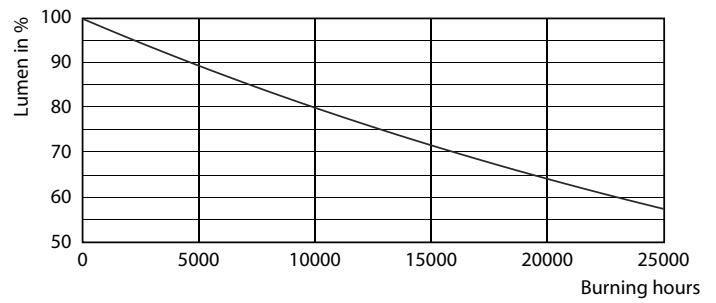

### Product data

General Information	
Cap-Base	GU10
Nominal lifetime	15,000 hour(s)
Switching Cycle	50,000
Lighting Technology	LEDspot
Light Technical	
Color Code	830 [CCT of 3000K]
Beam Angle (Nom)	36 degree(s)
Luminous Flux	410 lm
Luminous Intensity (Nom)	740 cd
Color Designation	White (WH)
Correlated Color Temperature (Nom)	3000 K
Luminous Efficacy (rated) (Nom)	89.10 lm/W
Color Consistency	<6
Color rendering index (CRI)	80
LLMF At End Of Nominal Lifetime (Nom)	70 %
Operating and Electrical	
Line Frequency	50 to 60 Hz

## Photometric data

Light Distribution Diagram - Essential LED 4.6-50W GU10 830 36D

## Lifetime

Life Expectancy Diagram

Lumen Maintenance Diagram - Essential LED 4.6-50W GU10 830 36D