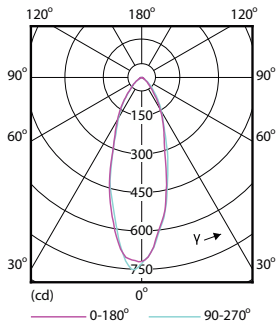

Classic LED spotMV

Photometric data

Light Distribution Diagram - Essential LED 4.6-50W GU10 830 36D