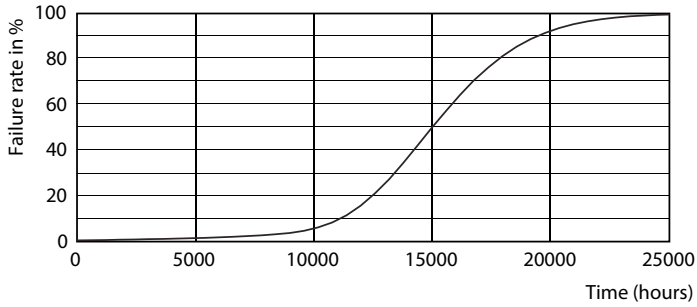

Kullanım Ömrü

Life Expectancy Diagram