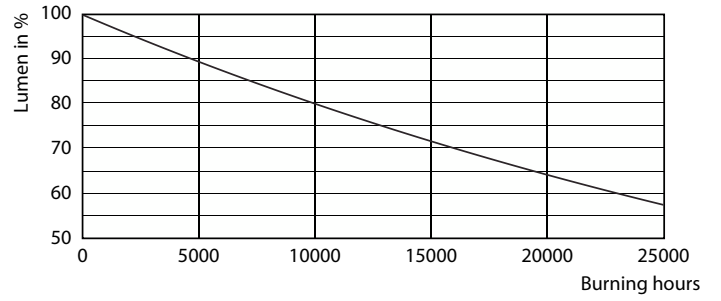

Boyutlu çizim

Product	D	C
Corepro LEDspot 4.6-50W GU10 827 36D UK	50 mm	54 mm

Fotometrik bilgi

Spectral Power Distribution Colour - Corepro LEDspot 4.6-50W GU10 827 36D UK

General uniform lighting - Corepro LEDspot 4.6-50W GU10 827 36D UK

CorePro LED spot MV

Fotometrik bilgi

Light Distribution Diagram - Corepro LEDspot 4.6-50W GU10 827 36D UK

Kullanım Ömrü

Life Expectancy Diagram

Lumen Maintenance Diagram - Corepro LEDspot 4.6-50W GU10 827 36D UK