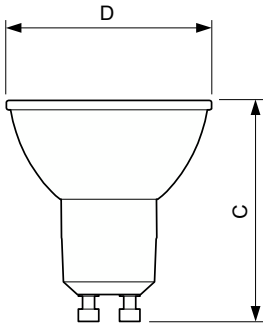

Boyutlu çizim

Product	D	C
Corepro LEDspot 4.6-50W GU10 827 36D UK	50 mm	54 mm

Fotometrik bilgi

Spectral Power Distribution Colour - Corepro LEDspot 4.6-50W GU10 827 36D UK

General uniform lighting - Corepro LEDspot 4.6-50W GU10 827 36D UK