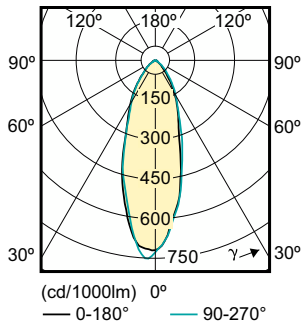

Product data

General Information	
Cap-Base	GU10
Nominal lifetime	15,000 hour(s)
Switching Cycle	50,000
Lighting Technology	LEDspot

Light Technical	
Color Code	827 [CCT of 2700K]
Beam Angle (Nom)	36 degree(s)
Luminous Flux	395 lm
Luminous Intensity (Nom)	700 cd
Color Designation	Warm White (WW)
Correlated Color Temperature (Nom)	2700 K
Luminous Efficacy (rated) (Nom)	85.90 lm/W
Color Consistency	<6
Color rendering index (CRI)	80
LLMF At End Of Nominal Lifetime (Nom)	70 %

Dimensional drawing

Product	D	C
Essential LED 4.6-50W GU10 827 36D	50 mm	54 mm

Photometric data

Spectral Power Distribution Colour - Essential LED 4.6-50W GU10 827 36D

General uniform lighting - Essential LED 4.6-50W GU10 827 36D

Classic LED spotMV

Photometric data

Light Distribution Diagram - Essential LED 4.6-50W GU10 827 36D

Lifetime

Life Expectancy Diagram

Lumen Maintenance Diagram - Essential LED 4.6-50W GU10 827 36D