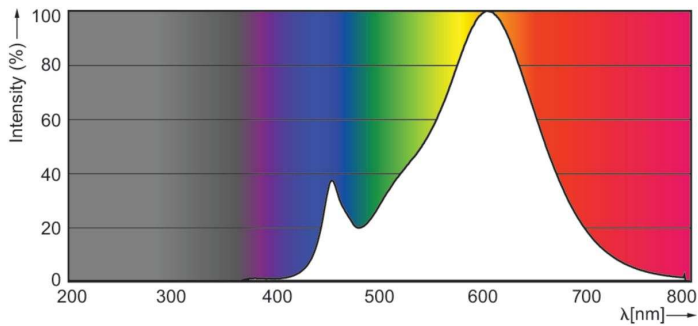

Photometric data

Spectral Power Distribution Colour - Essential LED 4.6-50W GU10 827 36D