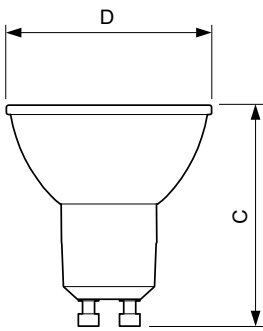

Application Conditions

Wireless Technology	Not applicable
---------------------	----------------

Product Data

Order product name	Essential LED 4.6-50W GU10 827 36D
--------------------	------------------------------------

Dimensional drawing

Product	D	C
Essential LED 4.6-50W GU10 827 36D	50 mm	54 mm

Photometric data

Spectral Power Distribution Colour - Essential LED 4.6-50W GU10 827 36D

General uniform lighting - Essential LED 4.6-50W GU10 827 36D