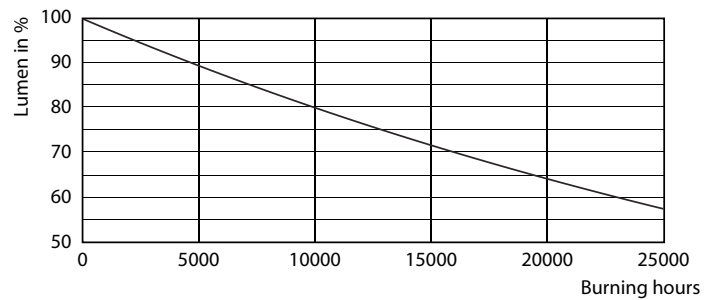

Product data

General Information	
Cap-Base	GU10
Nominal lifetime	15,000 hour(s)
Switching Cycle	50,000
Lighting Technology	LEDspot

Light Technical	
Color Code	827 [CCT of 2700K]
Beam Angle (Nom)	36 degree(s)
Luminous Flux	395 lm
Luminous Intensity (Nom)	700 cd
Color Designation	Warm White (WW)
Correlated Color Temperature (Nom)	2700 K
Luminous Efficacy (rated) (Nom)	85.90 lm/W
Color Consistency	<6
Color rendering index (CRI)	80
LLMF At End Of Nominal Lifetime (Nom)	70 %

Dimensional drawing

Product	D	C
Essential LED 4.6-50W GU10 827 36D	50 mm	54 mm

Photometric data

Spectral Power Distribution Colour - Essential LED 4.6-50W GU10 827 36D

General uniform lighting - Essential LED 4.6-50W GU10 827 36D

Classic LED spotMV

Photometric data

Light Distribution Diagram - Essential LED 4.6-50W GU10 827 36D

Lifetime

Life Expectancy Diagram

Lumen Maintenance Diagram - Essential LED 4.6-50W GU10 827 36D