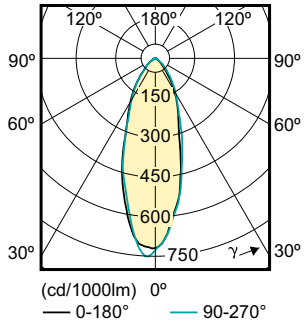

Product data

General Information	
Cap-Base	GU10
Nominal lifetime	15,000 hour(s)
Switching Cycle	50,000
Lighting Technology	LEDspot
Light Technical	
Color Code	827 [CCT of 2700K]
Beam Angle (Nom)	36 degree(s)
Luminous Flux	395 lm
Luminous Intensity (Nom)	700 cd
Color Designation	Warm White (WW)
Correlated Color Temperature (Nom)	2700 K
Luminous Efficacy (rated) (Nom)	85.90 lm/W
Color Consistency	<6
Color rendering index (CRI)	80
LLMF At End Of Nominal Lifetime (Nom)	70 %
Operating and Electrical	
Line Frequency	50 to 60 Hz

Dimensional drawing

Product	D	C
Essential LED 4.6-50W GU10 827 36D	50 mm	54 mm

Photometric data

Spectral Power Distribution Colour - Essential LED 4.6-50W GU10 827 36D

General uniform lighting - Essential LED 4.6-50W GU10 827 36D

Classic LED spotMV

Photometric data

Light Distribution Diagram - Essential LED 4.6-50W GU10 827 36D

Lifetime

Life Expectancy Diagram

Lumen Maintenance Diagram - Essential LED 4.6-50W GU10 827 36D