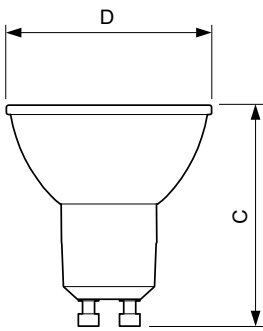

Dimensional drawing

Product	D	C
Essential LED 4.6-50W GU10 827 36D	50 mm	54 mm

Photometric data

Spectral Power Distribution Colour - Essential LED 4.6-50W GU10 827 36D

General uniform lighting - Essential LED 4.6-50W GU10 827 36D