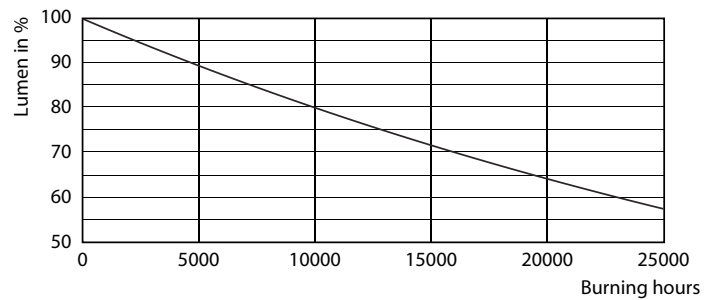

Product data

General Information	
Cap-Base	GU10
Nominal lifetime	15,000 hour(s)
Switching Cycle	50,000
Lighting Technology	LEDspot
Light Technical	
Color Code	827 [CCT of 2700K]
Beam Angle (Nom)	36 degree(s)
Luminous Flux	395 lm
Luminous Intensity (Nom)	700 cd
Color Designation	Warm White (WW)
Correlated Color Temperature (Nom)	2700 K
Luminous Efficacy (rated) (Nom)	85.90 lm/W
Color Consistency	<6
Color rendering index (CRI)	80
LLMF At End Of Nominal Lifetime (Nom)	70 %
Operating and Electrical	
Line Frequency	50 to 60 Hz

Dimensional drawing

Product	D	C
Essential LED 4.6-50W GU10 827 36D	50 mm	54 mm

Photometric data

Spectral Power Distribution Colour - Essential LED 4.6-50W GU10 827 36D

General uniform lighting - Essential LED 4.6-50W GU10 827 36D

Classic LED spotMV

Photometric data

Light Distribution Diagram - Essential LED 4.6-50W GU10 827 36D

Lifetime

Life Expectancy Diagram

Lumen Maintenance Diagram - Essential LED 4.6-50W GU10 827 36D