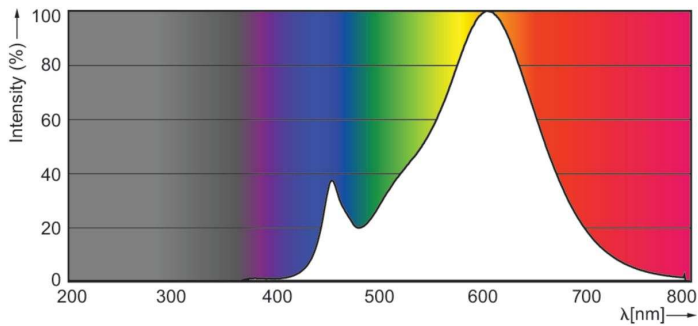

Product data

General Information	
Cap-Base	GU10
Nominal lifetime	15,000 hour(s)
Switching Cycle	50,000
Lighting Technology	LEDspot
Light Technical	
Color Code	827 [CCT of 2700K]
Beam Angle (Nom)	36 degree(s)
Luminous Flux	395 lm
Luminous Intensity (Nom)	700 cd
Color Designation	Warm White (WW)
Correlated Color Temperature (Nom)	2700 K
Luminous Efficacy (rated) (Nom)	85.90 lm/W
Color Consistency	<6
Color rendering index (CRI)	80
LLMF At End Of Nominal Lifetime (Nom)	70 %
Operating and Electrical	
Line Frequency	50 to 60 Hz

Product Data

Order product name	Essential LED 4.6-50W GU10 827 36D
--------------------	------------------------------------

Full product name	Essential LED 4.6-50W GU10 827 36D
Full product code	871869670059400
Order code	929001215208
Material Nr. (12NC)	929001215208
Numerator - Quantity Per Pack	1
EAN/UPC - Product/Case	8718696700594
Numerator - Packs per outer box	10
EAN/UPC - Case	8718696700600

Dimensional drawing

Product	D	C
Essential LED 4.6-50W GU10 827 36D	50 mm	54 mm

Photometric data

Spectral Power Distribution Colour - Essential LED 4.6-50W GU10 827 36D

General uniform lighting - Essential LED 4.6-50W GU10 827 36D