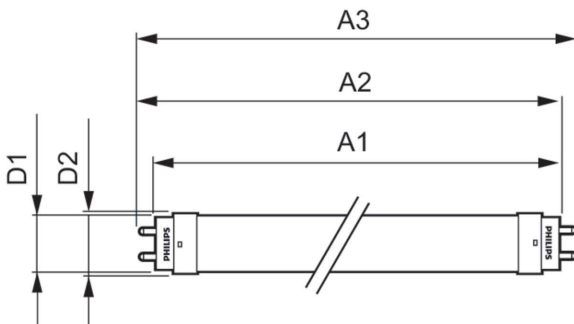

## Mechanical and Housing

Bulb Finish	Frosted
Bulb Material	Glass
Product Length	600 mm
Overall length	602.7 mm
Overall width	27.8 mm
Overall height	602.5 mm
Dimensions (Height x Width x Depth)	603 x 28 x 603 mm
Bulb Shape	T8
Net Weight (Piece)	0.090 kg

## Dimensional drawing

Product	D1	D2	A1	A2	A3	C	D
8W (18W) G13 Cool White Non-dimmable Linear tube	25.68 mm	28 mm	588.5 mm	595.5 mm	602.5 mm	602.5 mm	27.8 mm