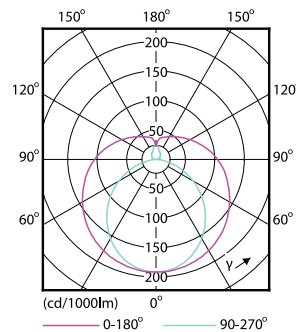

General uniform lighting - LEDtube 600mm 8W 740 T8 AP C G

Light Distribution Diagram - LEDtube 600mm 8W 740 T8 AP C G