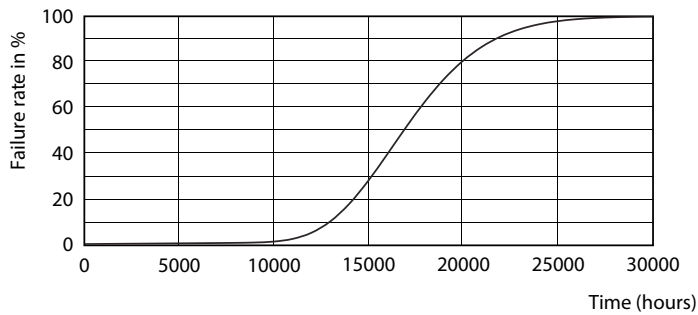

Lifetime

LEDtube 16W G13 740 T8 AP I G