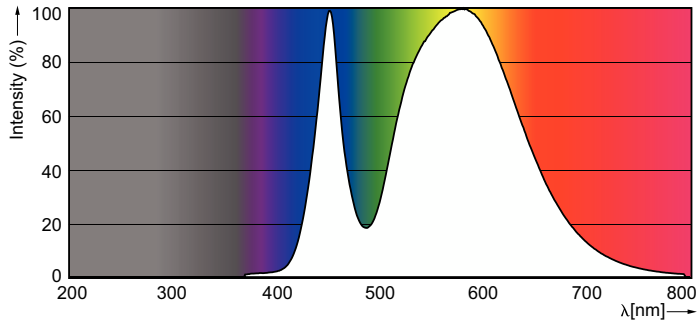

### Product data

General Information	
Cap-Base	G13
Nominal lifetime	15,000 hour(s)
Switching Cycle	50,000
Rated Lifetime (Hours)	15,000 hour(s)
Lighting Technology	LEDtube
Light Technical	
Color Code	740 [CCT of 4000K]
Beam Angle (Nom)	240 degree(s)
Luminous Flux	800 lm
Color Designation	Cool White (CW)
Correlated Color Temperature (Nom)	4000 K
Luminous Efficacy (rated) (Nom)	100 lm/W
Color Consistency	<7
Color rendering index (CRI)	73
LLMF At End Of Nominal Lifetime (Nom)	70 %

## Photometric data

Spectral Power Distribution Colour - LEDtube 600mm 8W 740 T8 AP C G