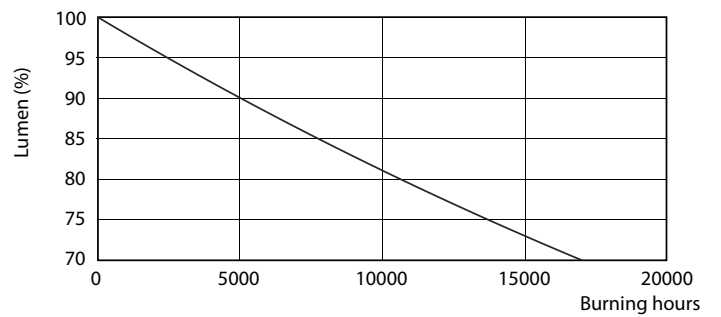

Lumen Maintenance Diagram - LEDtube 600mm 8W 740 T8 AP C G

LEDtube 16W G13 740 T8 AP I G