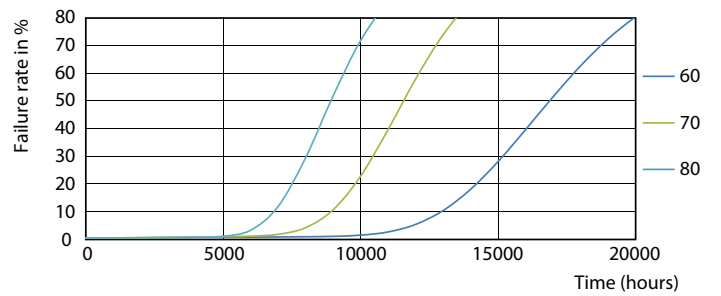

Lifetime

LEDtube 16W G13 740 T8 AP I G