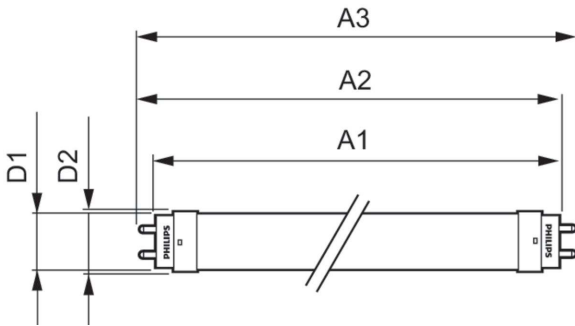

Ecofit LED tubes T8

Mechanical and Housing	
Bulb Finish	Frosted
Bulb Material	Glass
Product Length	600 mm
Overall length	602.7 mm
Overall width	27.8 mm
Overall height	602.5 mm
Dimensions (Height x Width x Depth)	603 x 28 x 603 mm
Bulb Shape	T8
Net Weight (Piece)	0.090 kg

Approval and Application	
Energy Saving Product	Yes
Suitable For Accent Lighting	No
Approval Marks	RoHS compliance KEMA Keur certificate
Energy Consumption kWh/1000 h	8 kWh
EU RoHS compliant	Yes
EyeComfort	Yes
LED Innovations	EyeComfort

Ambient temperature range	-20 °C to 45 °C

Application Conditions	
Wireless Technology	Not applicable

Product Data	
Order product name	8W (18W) G13 Cool White Non-dimmable Linear tube
Full product name	LEDtube 600mm 8W 740 T8 AP C G
Full product code	871869652505000
Order code	52505000
Material Nr. (12NC)	929001184708
Numerator - Quantity Per Pack	1
EAN/UPC - Product/Case	8718696525050
Numerator - Packs per outer box	10
EAN/UPC - Case	8718696525067

Dimensional drawing

Product	D1	D2	A1	A2	A3	C	D
8W (18W) G13 Cool White Non- dimmable Linear tube	25.68 mm	28 mm	588.5 mm	595.5 mm	602.5 mm	602.5 mm	27.8 mm

Photometric data