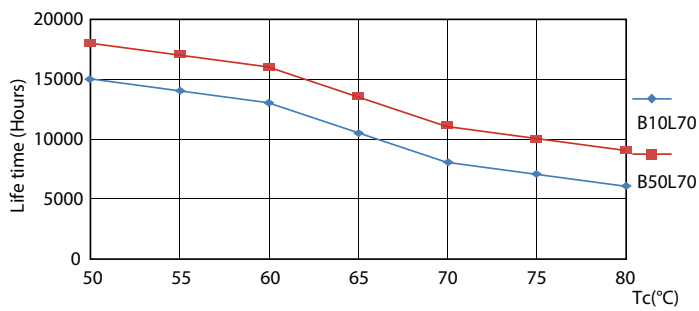

LEDtube 16W G13 740 T8 AP I G