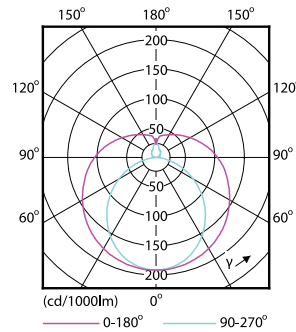

Light Distribution Diagram - LEDtube 600mm 8W 740 T8 AP C G