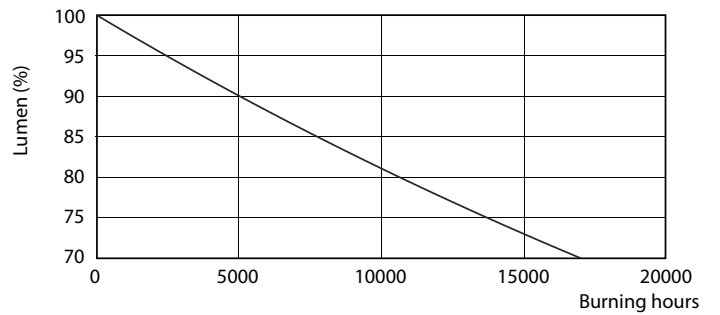

Dimensional drawing

Product	D1	D2	A1	A2	A3	C	D
8W (18W) G13 Cool White Non-dimmable Linear tube	25.68 mm	28 mm	588.5 mm	595.5 mm	602.5 mm	602.5 mm	27.8 mm

Photometric data

General uniform lighting - LEDtube 600mm 8W 740 T8 AP C G

Light Distribution Diagram - LEDtube 600mm 8W 740 T8 AP C G

Ecofit LED tubes T8

Photometric data

Spectral Power Distribution Colour - LEDtube 600mm 8W 740 T8 AP C G

Lifetime

LEDtube 16W G13 740 T8 AP I G

LEDtube 16W G13 740 T8 AP I G