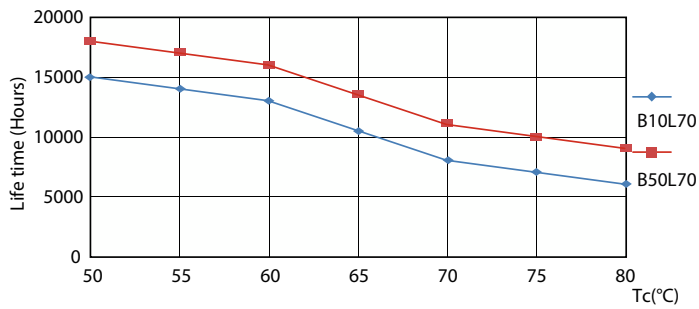

Light Distribution Diagram - LEDtube 600mm 8W 740 T8 AP C G

Ecofit LED tubes T8

Photometric data

Spectral Power Distribution Colour - LEDtube 600mm 8W 740 T8 AP C G

Lifetime

LEDtube 16W G13 740 T8 AP I G

LEDtube 16W G13 740 T8 AP I G