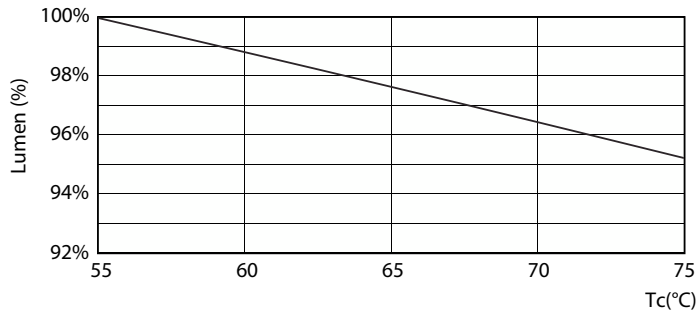

Ecofit LED tubes T8

Lifetime

Lumen Maintenance Diagram - LEDtube 600mm 8W 740 T8 AP C G