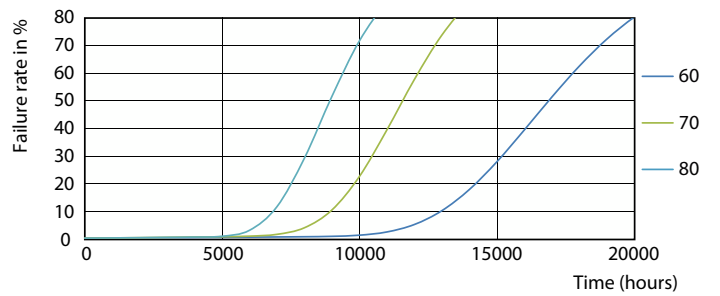

Light Distribution Diagram - LEDtube 600mm 8W 740 T8 AP C G

Ecofit LED tubes T8

Photometric data

Spectral Power Distribution Colour - LEDtube 600mm 8W 740 T8 AP C G

Lifetime

LEDtube 16W G13 740 T8 AP I G

LEDtube 16W G13 740 T8 AP I G