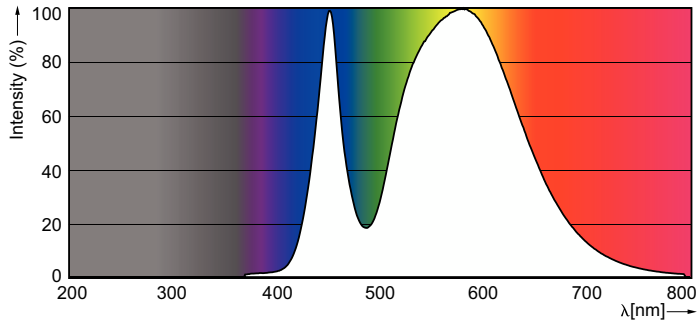

Product data

General Information		LLMF At End Of Nominal Lifetime (Nom)	
Cap-Base	G13		70 %
Nominal lifetime	15,000 hour(s)	Operating and Electrical	
Switching Cycle	50,000	Line Frequency	50 to 60 Hz
Rated Lifetime (Hours)	15,000 hour(s)	Input Frequency	50 to 60 Hz
Lighting Technology	LEDtube	Power Consumption	8 W
Light Technical		Starting Time (Nom)	0.5 s
Color Code	740 [CCT of 4000K]	Warm-up time to 60% light	0.5 s
Beam Angle (Nom)	240 degree(s)	Power Factor (Fraction)	0.5
Luminous Flux	800 lm	Voltage (Nom)	220-240 V
Color Designation	Cool White (CW)	LED alternative to fluorescent lamp power	18W TL-D
Correlated Color Temperature (Nom)	4000 K	Ballast Compatibility	EM
Luminous Efficacy (rated) (Nom)	100 lm/W	Temperature	
Color Consistency	<7	T-Case Maximum (Nom)	60 °C
Color rendering index (CRI)	73		

Dimensional drawing

Product	D1	D2	A1	A2	A3	C	D
8W (18W) G13 Cool White Non-dimmable Linear tube	25.68 mm	28 mm	588.5 mm	595.5 mm	602.5 mm	602.5 mm	27.8 mm

Photometric data

General uniform lighting - LEDtube 600mm 8W 740 T8 AP C G

Light Distribution Diagram - LEDtube 600mm 8W 740 T8 AP C G

Ecofit LED tubes T8

Photometric data

Spectral Power Distribution Colour - LEDtube 600mm 8W 740 T8 AP C G

Lifetime

LEDtube 16W G13 740 T8 AP I G

LEDtube 16W G13 740 T8 AP I G