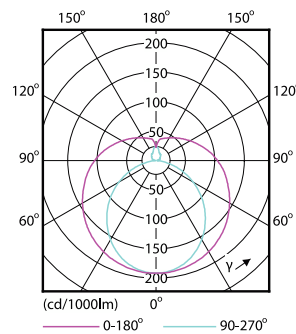

Ecofit LED tubes T8

Controls and Dimming

Dimmable	No
----------	----

Mechanical and Housing

Bulb Finish	Frosted
Bulb Material	Glass
Product Length	600 mm
Overall length	602.7 mm
Overall width	27.8 mm
Overall height	602.5 mm
Dimensions (Height x Width x Depth)	603 x 28 x 603 mm
Bulb Shape	T8
Net Weight (Piece)	0.090 kg

LED Innovations	EyeComfort
Ambient temperature range	-20 °C to 45 °C

Application Conditions

Wireless Technology	Not applicable
---------------------	----------------

Product Data

Order product name	8W (18W) G13 Cool White Non-dimmable Linear tube
Full product name	8W (18W) G13 Cool White Non-dimmable Linear tube
Full product code	871869652505000
Order code	929001184708
Material Nr. (12NC)	929001184708
Numerator - Quantity Per Pack	1
EAN/UPC - Product/Case	8718696525050
Numerator - Packs per outer box	10
EAN/UPC - Case	8718696525067

Dimensional drawing

Product	D1	D2	A1	A2	A3	C	D
8W (18W) G13 Cool White Non-dimmable Linear tube	25.68 mm	28 mm	588.5 mm	595.5 mm	602.5 mm	602.5 mm	27.8 mm

Photometric data

General uniform lighting - LEDtube 600mm 8W 740 T8 AP C G

Light Distribution Diagram - LEDtube 600mm 8W 740 T8 AP C G

Ecofit LED tubes T8

Photometric data

Spectral Power Distribution Colour - LEDtube 600mm 8W 740 T8 AP C G

Lifetime

LEDtube 16W G13 740 T8 AP I G

LEDtube 16W G13 740 T8 AP I G