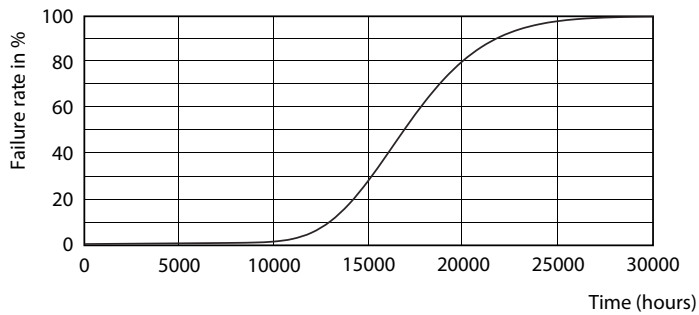

Light Distribution Diagram - LEDtube 600mm 8W 740 T8 AP C G

Ecofit LED tubes T8

Photometric data

Spectral Power Distribution Colour - LEDtube 600mm 8W 740 T8 AP C G

Lifetime

LEDtube 16W G13 740 T8 AP I G

LEDtube 16W G13 740 T8 AP I G