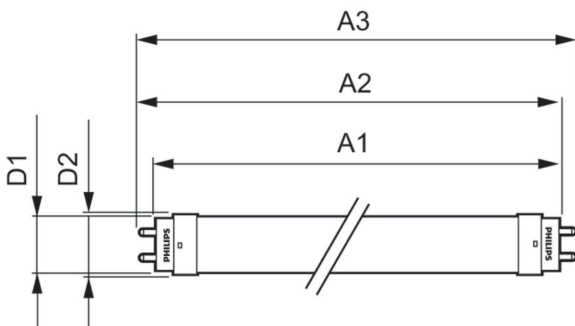

Ecofit LED tubes T8

Controls and Dimming

Dimmable	No
----------	----

Mechanical and Housing

Bulb Finish	Frosted
Bulb Material	Glass
Product Length	600 mm
Overall length	602.7 mm
Overall width	27.8 mm
Overall height	602.5 mm
Dimensions (Height x Width x Depth)	603 x 28 x 603 mm
Bulb Shape	T8
Net Weight (Piece)	0.090 kg

LED Innovations	EyeComfort
Ambient temperature range	-20 °C to 45 °C

Application Conditions

Wireless Technology	Not applicable
---------------------	----------------

Product Data

Order product name	8W (18W) G13 Cool White Non-dimmable Linear tube
Full product name	8W (18W) G13 Cool White Non-dimmable Linear tube
Full product code	871869652505000
Order code	929001184708
Material Nr. (12NC)	929001184708
Numerator - Quantity Per Pack	1
EAN/UPC - Product/Case	8718696525050
Numerator - Packs per outer box	10
EAN/UPC - Case	8718696525067

Dimensional drawing

Product	D1	D2	A1	A2	A3	C	D
8W (18W) G13 Cool White Non-dimmable Linear tube	25.68 mm	28 mm	588.5 mm	595.5 mm	602.5 mm	602.5 mm	27.8 mm

Photometric data

General uniform lighting - LEDtube 600mm 8W 740 T8 AP C G

Light Distribution Diagram - LEDtube 600mm 8W 740 T8 AP C G

Ecofit LED tubes T8

Photometric data

Spectral Power Distribution Colour - LEDtube 600mm 8W 740 T8 AP C G

Lifetime

LEDtube 16W G13 740 T8 AP I G

LEDtube 16W G13 740 T8 AP I G