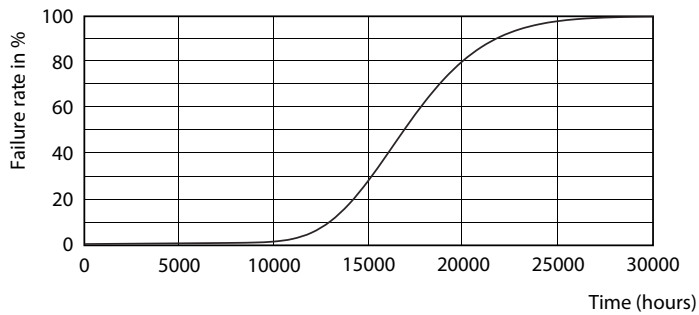

Lifetime

LEDtube 16W G13 740 T8 AP I G