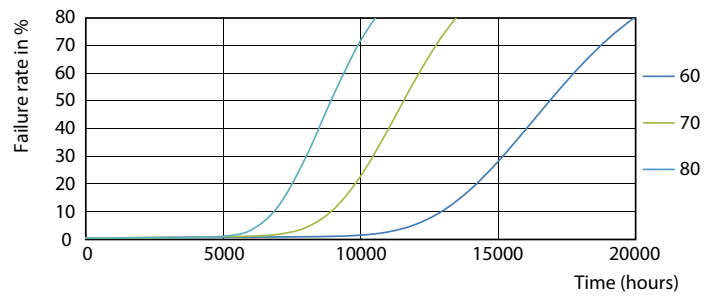

Ecofit LED tubes T8

Photometric data

Lifetime