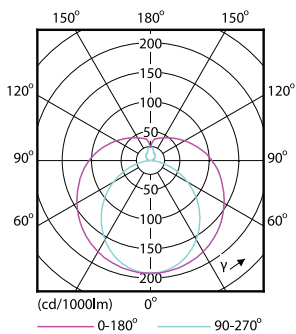

Photometric data

Light Distribution Diagram - LEDtube 1200mm 16W 740 T8 AP C G