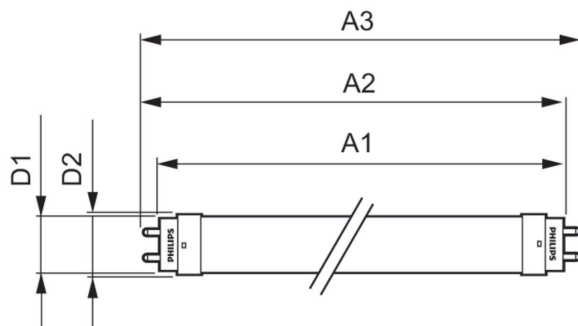

# Ecofit LED tubes T8

Controls and Dimming	
Dimmable	No
Mechanical and Housing	
Bulb Finish	Frosted
Bulb Material	Glass
Product Length	1,200 mm
Overall length	1,212.3 mm
Overall width	27.8 mm
Overall height	1,212 mm
Dimensions (Height x Width x Depth)	1212 x 28 x 1212 mm
Bulb Shape	T8
Net Weight (Piece)	0.170 kg
Approval and Application	
Energy Saving Product	Yes
Suitable For Accent Lighting	No
Approval Marks	RoHS compliance KEMA Keur certificate
Energy Consumption kWh/1000 h	16 kWh
EU RoHS compliant	Yes
EyeComfort	Yes

## Dimensional drawing

Product	D1	D2	A1	A2	A3	C	D
16W (36W) G13 Cool White Non-dimmable Linear tube	25.68 mm	28 mm	1,198 mm	1,205 mm	1,212 mm	1,212 mm	27.8 mm