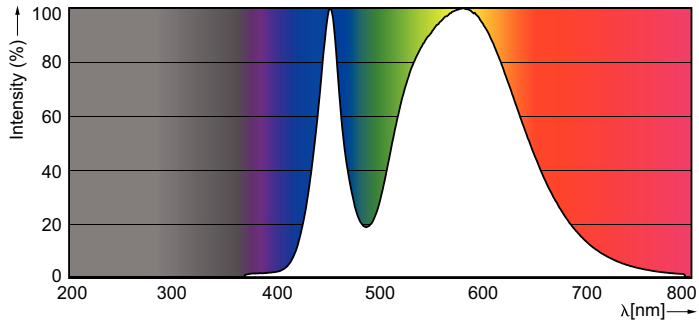

Ecofit LED tubes T8

Photometric data

Spectral Power Distribution Colour - LEDtube 1200mm 16W 740 T8 AP C G