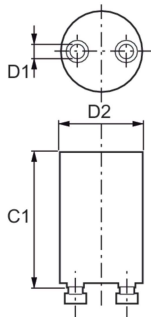

Warnings and Safety

- NOTE: The overall energy efficiency and light distribution of any installation that uses these lamps will be determined by the design of the installation.

Product data

General Information		Full product name	
Lighting Technology	LEDtube	Full product code	MASTER LEDtube Starter EMP
Operating and Electrical		Order code	871829172928000
Line Frequency	50 to 60 Hz	Material Nr. (12NC)	929000299902
Input Frequency	50 to 60 Hz	Numerator - Quantity Per Pack	1
Mechanical and Housing		EAN/UPC - Product/Case	8718291729280
Net Weight (Piece)	0.003 kg	Numerator - Packs per outer box	40
Product Data		EAN/UPC - Case	8718291729303
Order product name	MASTER LEDtube Starter EMP		

MASTER LEDtube T8

Dimensional drawing

Product	D1	D2	C1
MASTER LEDtube Starter EMP	3 mm	21.5 mm	34.5 mm