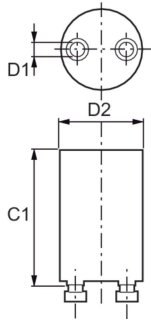

Warnings and Safety

- NOTE: The overall energy efficiency and light distribution of any installation that uses these lamps will be determined by the design of the installation.

Product data

General Information		Full product name	
Lighting Technology	LEDtube	Full product code	MASTER LEDtube Starter EMP
Operating and Electrical		Order code	871829172928000
Line Frequency	50 to 60 Hz	Material Nr. (12NC)	929000299902
Input Frequency	50 to 60 Hz	Numerator - Quantity Per Pack	1
Mechanical and Housing		EAN/UPC - Product/Case	8718291729280
Net Weight (Piece)	0.003 kg	Numerator - Packs per outer box	40
Product Data		EAN/UPC - Case	8718291729303
Order product name	MASTER LEDtube Starter EMP		

MASTER LEDtube T8

Dimensional drawing

Product	D1	D2	C1
MASTER LEDtube Starter EMP	3 mm	21.5 mm	34.5 mm