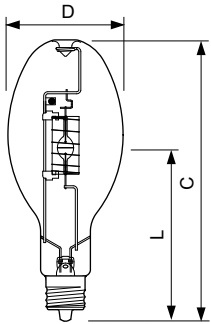

### Product data

General Information		Correlated Color Temperature (Nom)	
Cap-Base	EX39 [Exclusionary Mogul Screw]		3950 K
Operating Position	UNIVERSAL [Any or Universal (U)]	Luminous Efficacy (Rated) (Min)	85 lm/W
Features	Energy Advantage AllStart	Luminous Efficacy (rated) (Nom)	94 lm/W
Life to 50% Failures (Nom)	24,000 hour(s)	Color rendering index (CRI)	86
Light Technical		Operating and Electrical	
Color Code	940 [CCT of 4000K]	Lamp Current (Nom)	3.02 A
Color Designation	4000 Kelvin	Voltage (Nom)	130 V
Saturated Red (R9)	75	Mechanical and Housing	
Chromaticity Coordinate X (Nom)	0.386	Bulb Finish	Coated glass
Chromaticity Coordinate Y (Nom)	0.390	Bulb Shape	ED37

### Dimensional drawing

Product	D (max)	D	L (max)	L	C
330W ED37 CO Allstart 1SL	118 mm	4.625 inch	184 mm	178 mm	11.5 inch