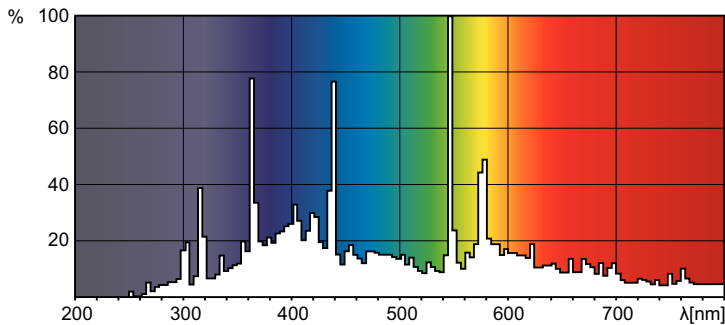

### Photometric data

Spectral Power Distribution Colour - MSD Platinum 12 R LL 1CT/8