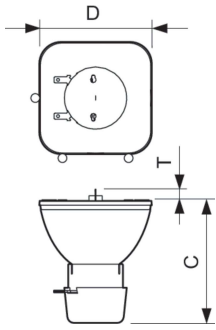

### Product data

General Information	
Cap-Base	-
Operating Position	UNIVERSAL [Any or Universal (U)]
Life to 50% Failures (Nom)	2,000 hour(s)
Life to 50% Failures entertainment cycle (Nom)	6,000 hour(s)
Light Technical	
Color Code	2
Luminous Flux (Min)	15,000 lm
Luminous Flux	17,100 lm
Chromaticity Coordinate X (Nom)	303
Chromaticity Coordinate Y (Nom)	309
Correlated Color Temperature (Nom)	7800 K

Arc Length O (Nom)	0.95 mm
Operating and Electrical	
Power Consumption	260 W
Controls and Dimming	
Dimmable	Yes
Mechanical and Housing	
Net Weight (Piece)	72.000 g
Product Data	
Order product name	MSD Platinum 12 R LL 1CT/8

### Dimensional drawing

Product	D (max)	T (max)	O	C (max)
MSD Platinum 12 R LL 1CT/8	51.5 mm	6.8 mm	0.95 mm	57.1 mm