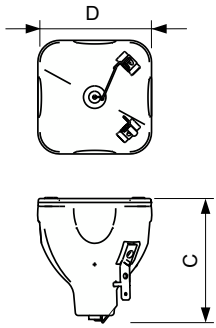

Product data

General Information	
Cap-Base	-
Operating Position	UNIVERSAL [Any or Universal (U)]
Life to 50% Failures (Nom)	2,000 hour(s)
Life to 50% Failures entertainment cycle (Nom)	6,000 hour(s)
Light Technical	
Color Code	2
Luminous Flux	22,000 lm
Chromaticity Coordinate X (Nom)	300
Chromaticity Coordinate Y (Nom)	300
Correlated Color Temperature (Nom)	8000 K
Color rendering index (CRI)	-

Arc Length O (Nom)	1.0 mm
Operating and Electrical	
Power Consumption	370 W
Controls and Dimming	
Dimmable	Yes
Mechanical and Housing	
Net Weight (Piece)	101.000 g
Product Data	
Order product name	MSD Platinum 300S Flex UNP/24

Dimensional drawing

Product	D (max)	O	C (max)
MSD Platinum 300S Flex UNP/24	58.5 mm	1.0 mm	66.4 mm

Photometric data

Spectral Power Distribution Colour - MSD Platinum 300S Flex UNP/24