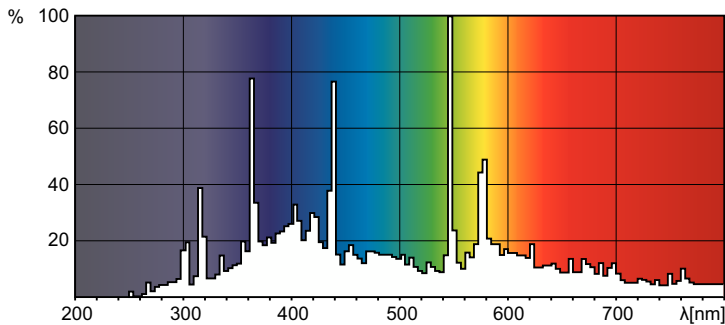

Product data

General Information	
Cap-Base	-
Operating Position	UNIVERSAL [Any or Universal (U)]
Life to 50% Failures (Nom)	2,000 hour(s)
Life to 50% Failures entertainment cycle (Nom)	6,000 hour(s)
Light Technical	
Color Code	2
Luminous Flux	22,000 lm
Chromaticity Coordinate X (Nom)	300
Chromaticity Coordinate Y (Nom)	300
Correlated Color Temperature (Nom)	8000 K
Color rendering index (CRI)	-

Dimensional drawing

Product	D (max)	O	C (max)
MSD Platinum 300S Flex UNP/24	58.5 mm	1.0 mm	66.4 mm

Photometric data

Spectral Power Distribution Colour - MSD Platinum 300S Flex UNP/24