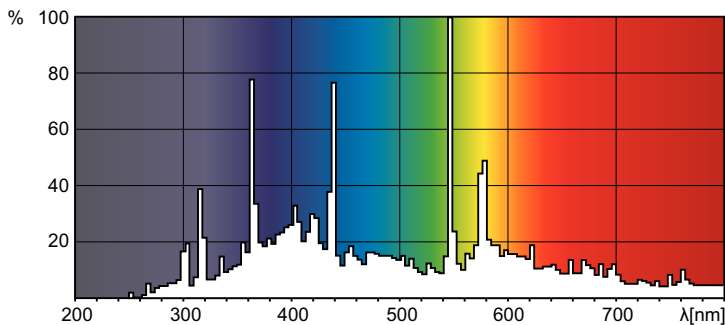

Product data

General Information	
Operating Position	UNIVERSAL [Any or Universal (U)]
Life to 50% Failures (Nom)	1,500 hour(s)
Light Technical	
Color Code	2
Luminous Flux	26,000 lm
Chromaticity Coordinate X (Nom)	297
Chromaticity Coordinate Y (Nom)	303
Correlated Color Temperature (Nom)	8000 K
Arc Length O (Nom)	1.4 mm

Dimensional drawing

Product	D (max)	O	C (max)
MSD Platinum 25 R 1CT/8	54.5 mm	1.4 mm	60 mm

Photometric data

Spectral Power Distribution Colour - MSD Platinum 25 R 1CT/8