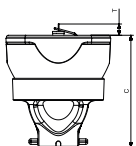

Product data

General Information	
Operating Position	UNIVERSAL [Any or Universal (U)]
Life to 50% Failures (Nom)	1,500 hour(s)
Light Technical	
Color Code	2
Luminous Flux	26,000 lm
Chromaticity Coordinate X (Nom)	297
Chromaticity Coordinate Y (Nom)	303
Correlated Color Temperature (Nom)	8000 K
Arc Length O (Nom)	1.4 mm

Dimensional drawing

Product	D (max)	O	C (max)
MSD Platinum 25 R 1CT/8	54.5 mm	1.4 mm	60 mm

Photometric data

Spectral Power Distribution Colour - MSD Platinum 25 R 1CT/8