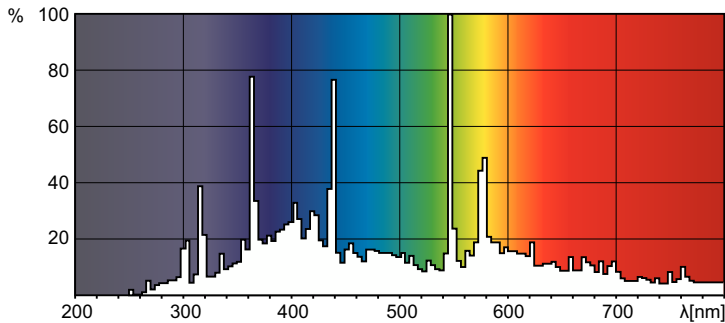

Photometric data

Spectral Power Distribution Colour - MSD Platinum 200 Flex 1CT/8