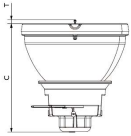

Numerator - Quantity Per Pack 1

EAN/UPC - Product/Case 8718696808139

Numerator - Packs per outer box 8

EAN/UPC - Case 8718696808146

Dimensional drawing

Product	D (max)	O	C (max)	T
MSD Platinum 200 Flex 1CT/8	56.5 mm	0.8 mm	60 mm	7 mm