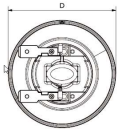

Arc Length O (Nom)	
Arc Length O (Nom)	0.8 mm

Operating and Electrical	
Power Consumption	240 W

Controls and Dimming	
Dimmable	Yes

Mechanical and Housing	
Net Weight (Piece)	71.200 g

MSD Platinum (Touring/Stage)

Numerator - Quantity Per Pack 1

EAN/UPC - Product/Case 8718696808139

Numerator - Packs per outer box 8

EAN/UPC - Case 8718696808146

Dimensional drawing

Product	D (max)	O	C (max)	T
MSD Platinum 200 Flex 1CT/8	56.5 mm	0.8 mm	60 mm	7 mm