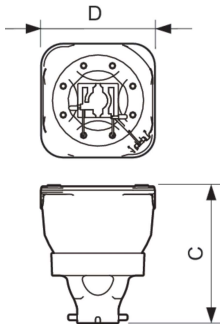

Arc Length O (Nom)	1.2 mm
--------------------	--------

Operating and Electrical	
Power Consumption	470 W

Controls and Dimming	
Dimmable	Yes

Mechanical and Housing	
Net Weight (Piece)	136.600 g

Product Data	
Order product name	MSD Platinum 20 RB UNP/24

Dimensional drawing

Product	D (max)	O	C (max)
MSD Platinum 20 RB UNP/24	58.5 mm	1.2 mm	72 mm