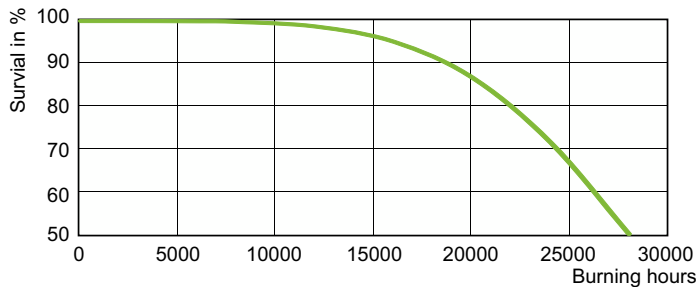

Lifetime

LDLE_SON_50W_70W-Life expectancy diagram

Lumen Maintenance Diagram - SON 70W E E27 CO 1CT/24