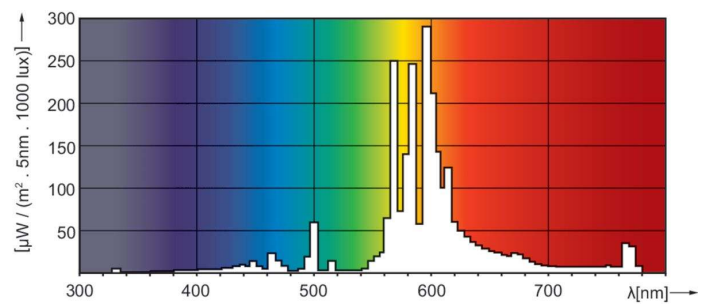

Photometric data

Light Distribution Diagram - SON 70W E E27 CO 1CT/24

Spectral Power Distribution Colour - SON 70W E E27 CO 1CT/24