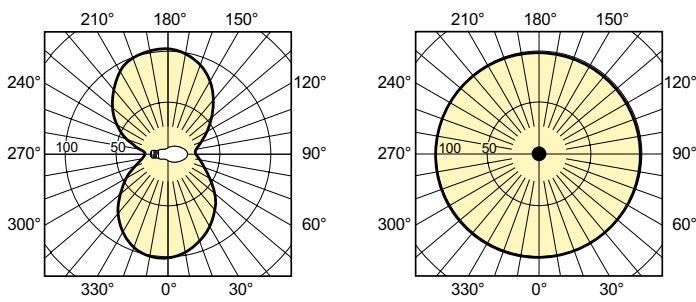

Photometric data

Light Distribution Diagram - SON 70W E E27 CO 1CT/24

Spectral Power Distribution Colour - SON 70W E E27 CO 1CT/24