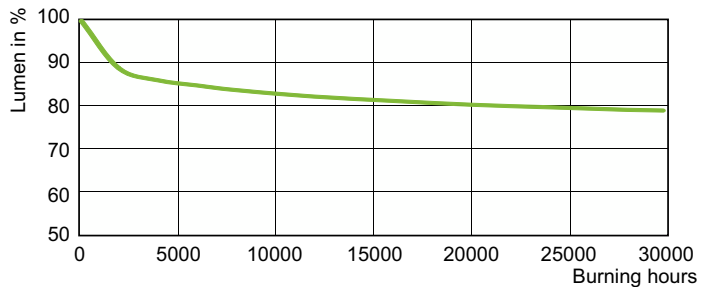

Product data

General Information	
Cap-Base	E27
Operating Position	UNIVERSAL [Any or Universal (U)]
Flux measurement reference	Sphere
Life to 50% Failures (Nom)	28,000 hour(s)
Light Technical	
Color Code	220 [CCT of 2000K]
Chromaticity Coordinate X (Nom)	0.540
Chromaticity Coordinate Y (Nom)	0.420
Correlated Color Temperature (Nom)	1900 K
Luminous Efficacy (rated) (Nom)	80 lm/W
Color rendering index (CRI)	-
Operating and Electrical	
Power Consumption	72.5 W
Voltage (Nom)	95 V

Controls and Dimming	
Dimmable	Yes
Mechanical and Housing	
Bulb Finish	Coated glass
Bulb Shape	BF70
Net Weight (Piece)	57.000 g
Approval and Application	
Energy Efficiency Class	G
Mercury (Hg) Content (Max)	14.3 mg
Mercury (Hg) Content (Nom)	14.3 mg
Energy Consumption kWh/1000 h	73 kWh
EPREL Registration Number	473291
CE mark	Yes

Spectral Power Distribution Colour - SON 70W E E27 CO 1CT/24

Lifetime

LDLE_SON_50W_70W-Life expectancy diagram

Lumen Maintenance Diagram - SON 70W E E27 CO 1CT/24

SON