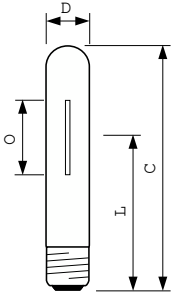

MASTER SON-T PIA Plus

Product Data	
Order product name	MSTSON-TPIA Plus 70W E27 1CT/12
Full product name	MSTSON-TPIA Plus 70W E27 1CT/12
Full product code	871829118069200
Order code	928483200094
Material Nr. (12NC)	928483200094

Numerator - Quantity Per Pack	1
EAN/UPC - Product/Case	8718291180692
Numerator - Packs per outer box	12
EAN/UPC - Case	8718291180708

Dimensional drawing

Product	D (max)	O	L	C (max)
MSTSON-TPIA Plus 70W E27 1CT/12	35.75 mm	42 mm	102 mm	156 mm