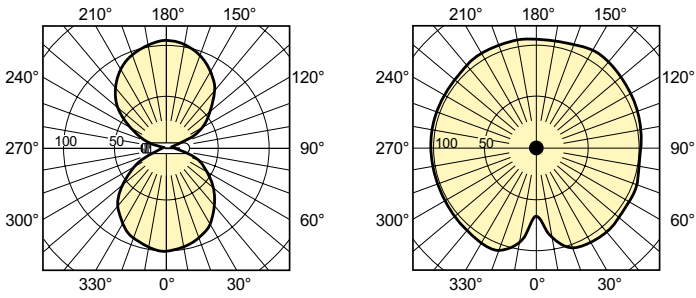

MASTER SON-T PIA Plus

Product Data	
Order product name	MSTSON-TPIA Plus 70W E27 1CT/12
Full product name	MSTSON-TPIA Plus 70W E27 1CT/12
Full product code	871829118069200
Order code	928483200094
Material Nr. (12NC)	928483200094

Numerator - Quantity Per Pack	1
EAN/UPC - Product/Case	8718291180692
Numerator - Packs per outer box	12
EAN/UPC - Case	8718291180708

Dimensional drawing

Product	D (max)	O	L	C (max)
MSTSON-TPIA Plus 70W E27 1CT/12	35.75 mm	42 mm	102 mm	156 mm

Photometric data

Light Distribution Diagram - MSTSON-TPIA Plus 70W E27 1CT/12

Spectral Power Distribution Colour - MSTSON-TPIA Plus 70W E27 1CT/12