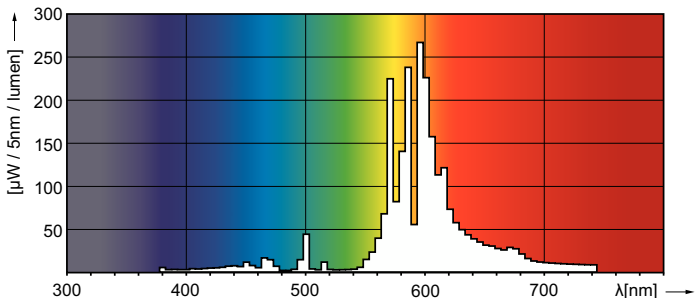

MASTER SON-T PIA Plus

Product Data	
Order product name	MSTSON-TPIA Plus 70W E27 1CT/12
Full product name	MSTSON-TPIA Plus 70W E27 1CT/12
Full product code	871829118069200
Order code	928483200094
Material Nr. (12NC)	928483200094

Numerator - Quantity Per Pack	1
EAN/UPC - Product/Case	8718291180692
Numerator - Packs per outer box	12
EAN/UPC - Case	8718291180708

Dimensional drawing

Product	D (max)	O	L	C (max)
MSTSON-TPIA Plus 70W E27 1CT/12	35.75 mm	42 mm	102 mm	156 mm

Photometric data

Light Distribution Diagram - MSTSON-TPIA Plus 70W E27 1CT/12

Spectral Power Distribution Colour - MSTSON-TPIA Plus 70W E27 1CT/12