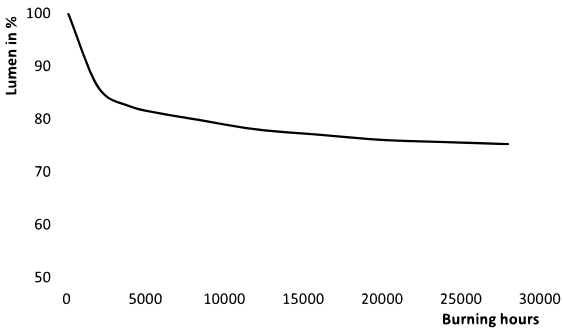

Lifetime

Lumen Maintenance Diagram - MSTSON-TPIA Plus 70W E27 1CT/12