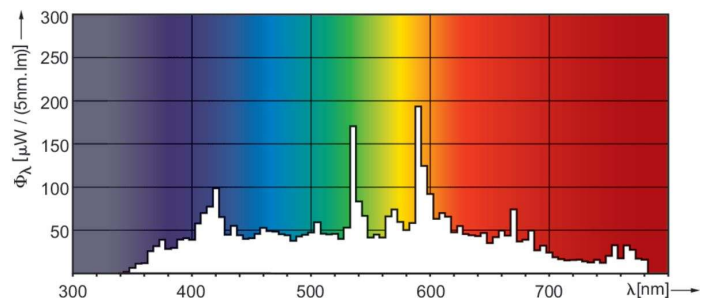

Photometric data

Light Distribution Diagram - MHN-TD 70W/730 RX7s 1CT/12

Spectral Power Distribution Colour - MHN-TD 70W/730 RX7s 1CT/12