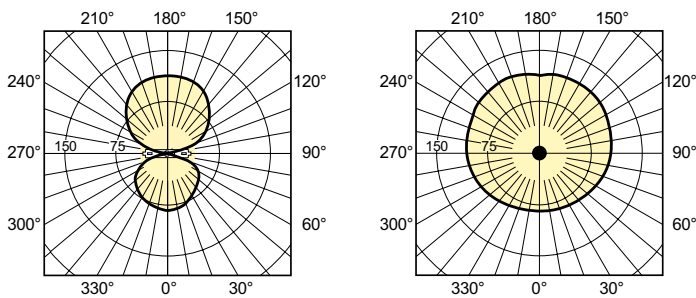

Photometric data

Light Distribution Diagram - MHN-TD 70W/730 RX7s 1CT/12

Spectral Power Distribution Colour - MHN-TD 70W/730 RX7s 1CT/12