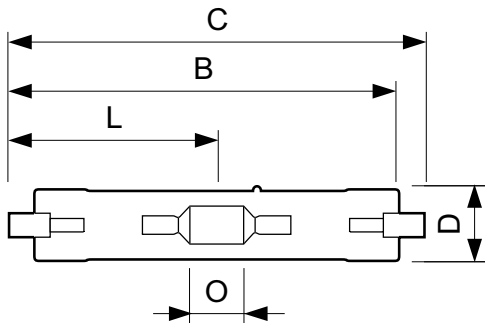

MHN-TD

EPREL Registration Number	473286
Product Data	
Order product name	MHN-TD 70W/730 RX7s 1CT/12
Full product name	MHN-TD 70W/730 RX7s 1CT/12
Full product code	871829121530100
Order code	21530100

Material Nr. (12NC)	928482400092
Numerator - Quantity Per Pack	1
EAN/UPC - Product/Case	8718291215301
Numerator - Packs per outer box	12
EAN/UPC - Case	8718291215318

Dimensional drawing

Product	D (max)	D	O	C (max)
MHN-TD 70W/730 RX7s 1CT/12	19.5 mm	0.75 inch	7.7 mm	117.6 mm