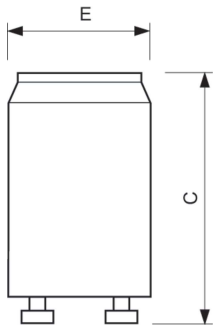

### Product data

Operating and Electrical	
Power Consumption	4 65 W
Voltage (Nom)	220-240 V
Mechanical and Housing	
Housing Color	White
Net Weight (Piece)	7.000 g
Approval and Application	
CE mark	Yes
Product Data	
Order product name	S10 4-65W SIN 220-240V WH EUR/20X10CT

Full product name	S10 4-65W SIN 220-240V WH EUR/20X10CT
Full product code	871150069769131
Order code	928392220238
Material Nr. (12NC)	928392220238
Numerator - Quantity Per Pack	1
EAN/UPC - Product/Case	8711500697691
Numerator - Packs per outer box	200
EAN/UPC - Case	8711500697905

### Dimensional drawing

Product	C (max)	E (max)
S10 4-65W SIN 220-240V WH EUR/20X10CT	40.3 mm	21.5 mm