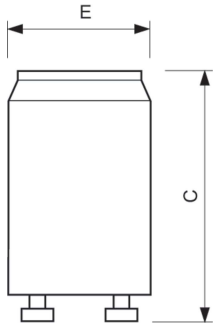

Product data

Operating and Electrical	
Power Consumption	120 180 W
Voltage (Nom)	230-240 V
Mechanical and Housing	
Housing Color	Black
Net Weight (Piece)	7.000 g
Product Data	
Order product name	BodyTone St 120-180W 230-240V 20x25

Full product name	BodyTone St 120-180W 230-240V 20x25
Full product code	871150090348826
Order code	928391930303
Material Nr. (12NC)	928391930303
Numerator - Quantity Per Pack	1
EAN/UPC - Product/Case	8711500903488
Numerator - Packs per outer box	500
EAN/UPC - Case	8711500903501

Starters for tanning lamps

Dimensional drawing

Product	C (max)	E (max)
BodyTone St 120-180W 230-240V 20x25	40.3 mm	21.5 mm