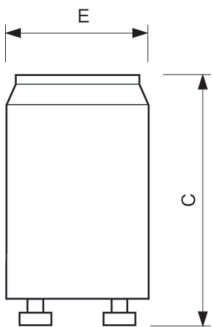

Product data

Operating and Electrical	
Power Consumption	22.4 W
Voltage (Nom)	220-240 V
Mechanical and Housing	
Housing Color	Blue
Net Weight (Piece)	7.000 g
Product Data	
Order product name	S2 4-22W SER 220-240V BL LIS/12X25CT

Full product name	S2 4-22W SER 220-240V BL LIS/12X25CT
Full product code	872790088644300
Order code	88644300
Material Nr. (12NC)	928390610114
Numerator - Quantity Per Pack	1
EAN/UPC - Product/Case	8727900886443
Numerator - Packs per outer box	300
EAN/UPC - Case	8727900886467

Dimensional drawing

Product	C (max)	E (max)
S2 4-22W SER 220-240V BL LIS/12X25CT	40.3 mm	21.5 mm