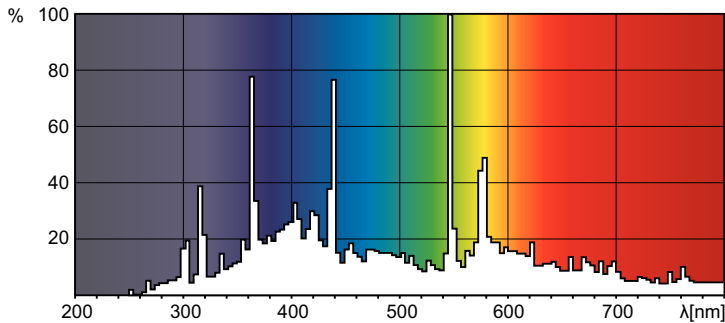

## Photometric data

Spectral Power Distribution Colour - MSD Platinum 21 R 1CT/8