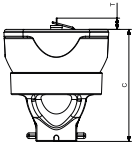

## Dimensional drawing

Product	D (max)	O	C (max)
MSD Platinum 21 R 1CT/8	54.5 mm	1.2 mm	60 mm