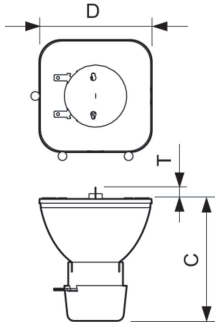

Product data

General Information	
Cap-Base	-
Operating Position	UNIVERSAL [Any or Universal (U)]
Life to 50% Failures (Nom)	2,000 hour(s)
Light Technical	
Color Code	2
Luminous Flux	12,350 lm
Chromaticity Coordinate X (Nom)	0.300
Chromaticity Coordinate Y (Nom)	0.315
Correlated Color Temperature (Nom)	7800 K
Arc Length O (Nom)	1.0 mm

Operating and Electrical	
Power Consumption	280 W
Controls and Dimming	
Dimmable	Yes
Mechanical and Housing	
Net Weight (Piece)	80.000 g
Product Data	
Order product name	MSD Platinum 14 R 1CT/8
Full product name	MSD Platinum 14 R 1CT/8
Full product code	871869644061200

Dimensional drawing

Product	D (max)	T (max)	O	C (max)
MSD Platinum 14 R 1CT/8	51.5 mm	6.8 mm	0.95 mm	57.1 mm

Photometric data

Spectral Power Distribution Colour - MSD Platinum 14 R 1CT/8