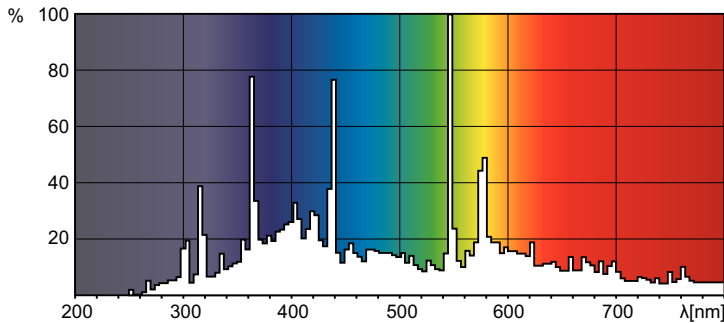

Product data

General Information	
Cap-Base	-
Operating Position	UNIVERSAL [Any or Universal (U)]
Life to 50% Failures (Nom)	1,500 hour(s)
Light Technical	
Color Code	2
Luminous Flux (Min)	14,300 lm
Luminous Flux	16,000 lm
Chromaticity Coordinate X (Nom)	299
Chromaticity Coordinate Y (Nom)	303
Correlated Color Temperature (Nom)	8000 K
Color rendering index (CRI)	-

Arc Length O (Nom)	1.3 mm
Operating and Electrical	
Power Consumption	330 W
Controls and Dimming	
Dimmable	Yes
Mechanical and Housing	
Net Weight (Piece)	0.080 kg

MSD Platinum (Touring/Stage)

Approval and Application	
CE mark	Yes
Product Data	
Order product name	MSD Platinum 16 R 1CT/8
Full product name	MSD Platinum 16 R 1CT/8
Full product code	871829170438600
Order code	928195205314

Photometric data

Spectral Power Distribution Colour - MSD Platinum 16 R 1CT/8