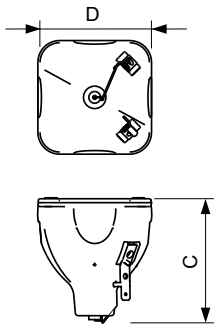

Product data

General Information	
Cap-Base	-
Operating Position	UNIVERSAL [Any or Universal (U)]
Life to 50% Failures (Nom)	1,500 hour(s)
Light Technical	
Color Code	2
Luminous Flux (Min)	14,300 lm
Luminous Flux	16,000 lm
Chromaticity Coordinate X (Nom)	299
Chromaticity Coordinate Y (Nom)	303
Correlated Color Temperature (Nom)	8000 K
Color rendering index (CRI)	-

Arc Length O (Nom)	1.3 mm
Operating and Electrical	
Power Consumption	330 W
Controls and Dimming	
Dimmable	Yes
Mechanical and Housing	
Net Weight (Piece)	0.080 kg

MSD Platinum (Touring/Stage)

Approval and Application	
CE mark	Yes
Product Data	
Order product name	MSD Platinum 16 R 1CT/8
Full product name	MSD Platinum 16 R 1CT/8
Full product code	871829170438600
Order code	928195205314

Material Nr. (12NC)	928195205314
Numerator - Quantity Per Pack	1
EAN/UPC - Product/Case	8718291704386
Numerator - Packs per outer box	8
EAN/UPC - Case	8718291704393

Dimensional drawing

Product	D (max)	O	C (max)
MSD Platinum 16 R 1CT/8	58.5 mm	1.3 mm	66.4 mm