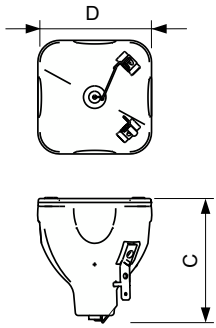

Product data

General Information	
Cap-Base	-
Operating Position	UNIVERSAL [Any or Universal (U)]
Life to 50% Failures (Nom)	1,500 hour(s)
Light Technical	
Color Code	2
Luminous Flux (Min)	14,300 lm
Luminous Flux	16,000 lm
Chromaticity Coordinate X (Nom)	299
Chromaticity Coordinate Y (Nom)	303
Correlated Color Temperature (Nom)	8000 K
Color rendering index (CRI)	-

Arc Length O (Nom)	1.3 mm
Operating and Electrical	
Power Consumption	330 W
Controls and Dimming	
Dimmable	Yes
Mechanical and Housing	
Net Weight (Piece)	0.080 kg
Product Data	
Order product name	MSD Platinum 16 R UNP/24

Dimensional drawing

Product	D (max)	O	C (max)
MSD Platinum 16 R UNP/24	58.5 mm	1.3 mm	66.4 mm

Photometric data

Spectral Power Distribution Colour - MSD Platinum 16 R UNP/24