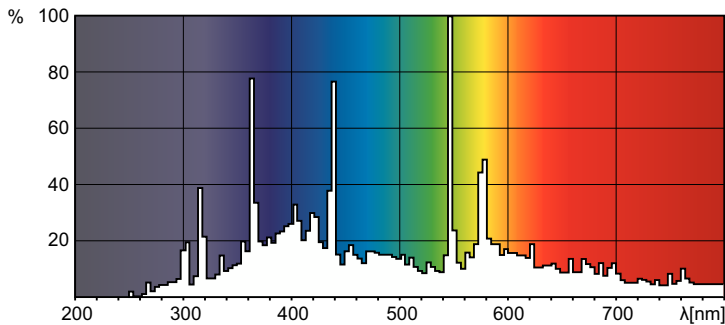

Dimensional drawing

Product	D (max)	O	C (max)
MSD Platinum 16 R UNP/24	58.5 mm	1.3 mm	66.4 mm

Photometric data

Spectral Power Distribution Colour - MSD Platinum 16 R UNP/24