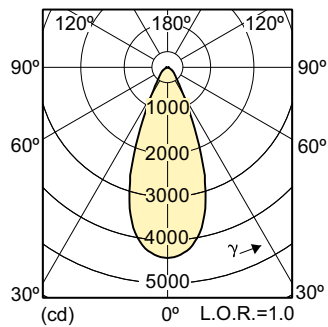

Photometric data

Light Distribution Diagram - CDM-Rm Elite Mini 35W/930 GX10 MR16 40D