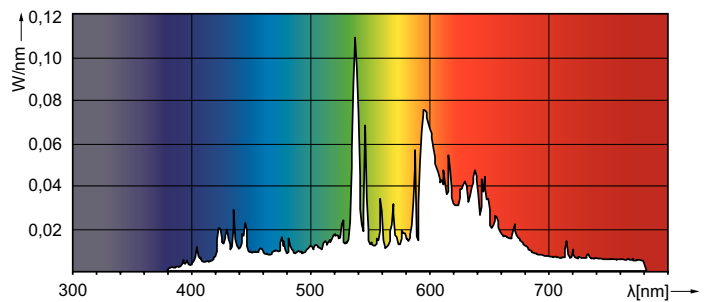

Spectral Power Distribution Colour - CDM-Rm Elite Mini 35W/930 GX10 MR16 40D