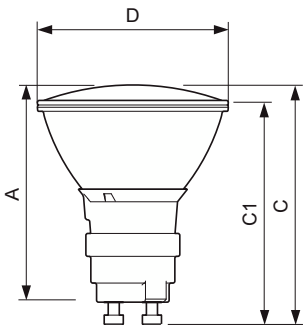

MASTERCLOUR CDM-Rm Elite Mini

EPREL Registration Number	473278
CE mark	Yes
Product Data	
Order product name	CDM-Rm Elite Mini 35W/930 GX10 MR16 40D
Full product name	CDM-Rm Elite Mini 35W/930 GX10 MR16 40D
Full product code	871829116306000
Order code	928194805330

Material Nr. (12NC)	928194805330
Numerator - Quantity Per Pack	1
EAN/UPC - Product/Case	8718291163060
Numerator - Packs per outer box	12
EAN/UPC - Case	8718291163077

Dimensional drawing

Product	D (max)	D	C (max)	C	C1 (max)	A (max)
CDM-Rm Elite Mini 35W/930 GX10 MR16 40D	51 mm	50 mm	65.4 mm	62.75 mm	60.9 mm	59 mm