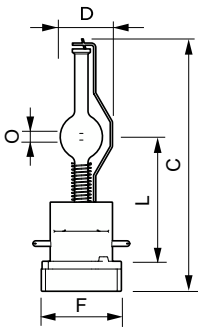

Product data

General Information	
Cap-Base	PGJX36
Operating Position	UNIVERSAL [Any or Universal (U)]
Life to 50% Failures (Nom)	750 hour(s)
Light Technical	
Color Code	- [Not Specified]
Luminous Flux	54,400 lm
Correlated Color Temperature (Nom)	6000 K
Luminous Efficacy (rated) (Nom)	69.2 lm/W
Color rendering index (CRI)	75

Arc Length O (Nom)	3.8 mm
Operating and Electrical	
Power Consumption	786 W
Lamp Current (Nom)	11.5 A
Controls and Dimming	
Dimmable	Yes

MSR Platinum (Studio)

Mechanical and Housing	
Net Weight (Piece)	0.053 kg
Approval and Application	
CE mark	Yes
Product Data	
Order product name	MSR Platinum 35 ST
Full product name	MSR Platinum 35 ST

Dimensional drawing

Product	D (max)	O	L (min)	L (max)	L	C (max)	F
MSR Platinum 35 ST	24 mm	3.6 mm	55 mm	57 mm	56 mm	116 mm	36 mm

Photometric data

Spectral Power Distribution Colour - MSR Platinum 35 ST