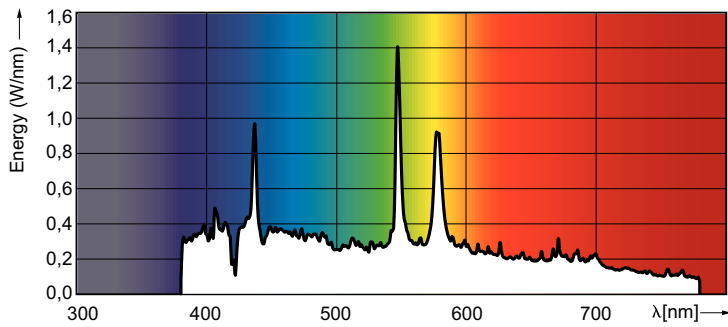

Product data

General Information	
Cap-Base	PGJX36
Operating Position	UNIVERSAL [Any or Universal (U)]
Life to 50% Failures (Nom)	750 hour(s)
Light Technical	
Color Code	- [Not Specified]
Luminous Flux	54,400 lm
Correlated Color Temperature (Nom)	6000 K
Luminous Efficacy (rated) (Nom)	69.2 lm/W
Color rendering index (CRI)	75

Arc Length O (Nom)	3.8 mm
Operating and Electrical	
Power Consumption	786 W
Lamp Current (Nom)	11.5 A
Controls and Dimming	
Dimmable	Yes

MSR Platinum (Studio)

Mechanical and Housing	
Net Weight (Piece)	0.053 kg
Approval and Application	
CE mark	Yes
Product Data	
Order product name	MSR Platinum 35 ST
Full product name	MSR Platinum 35 ST

Dimensional drawing

Product	D (max)	O	L (min)	L (max)	L	C (max)	F
MSR Platinum 35 ST	24 mm	3.6 mm	55 mm	57 mm	56 mm	116 mm	36 mm

Photometric data

Spectral Power Distribution Colour - MSR Platinum 35 ST