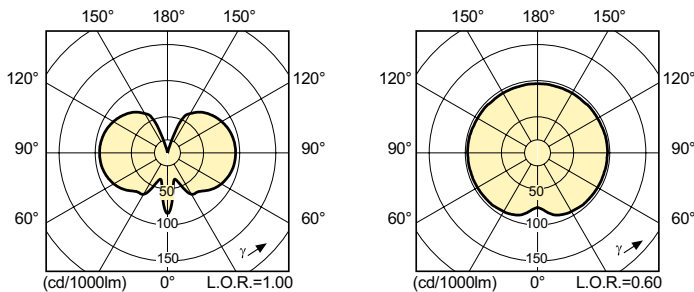

## Målskisse

Product	D (max)	O	L (min)	L (max)	L	C (max)
MASTERC CDM-T Elite 70W/942 G12 1CT	20 mm	7,75 mm	55 mm	57 mm	56 mm	103 mm

## Fotometriske data

Spectral Power Distribution Colour - MASTERC CDM-T Elite 70W/942 G12 1CT

Light Distribution Diagram - MASTERC CDM-T Elite 70W/942 G12 1CT