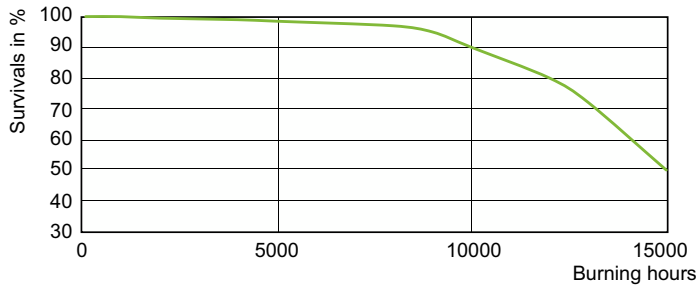

MASTERC colour CDM-T Elite

Levetid

LDLE_CDM-T-E_0011-Life expectancy diagram

Lumen Maintenance Diagram - MASTER CDM-T Elite 70W/942 G12 1CT