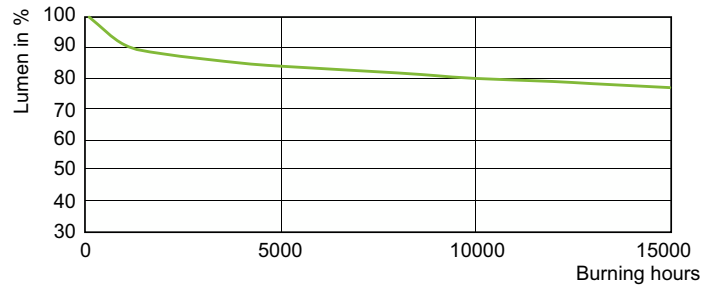

MASTERC colour CDM-T Elite

Levetid

LDLE_CDM-T-E_0011-Life expectancy diagram

Lumen Maintenance Diagram - MASTER CDM-T Elite 70W/942 G12 1CT