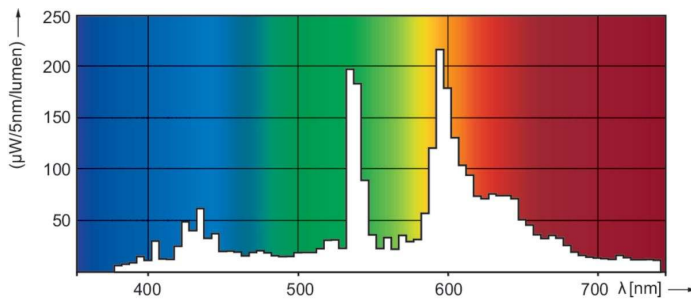

Photometric data

Spectral Power Distribution Colour - CDM-Rm Elite Mini 20W/830 GX10 MR16 25D