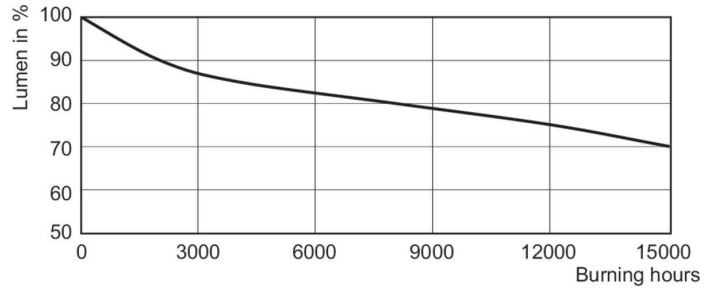

MASTERC colour CDM-Rm Elite Mini

Lifetime

LDLE_CDM-Rm_0003-Life expectancy diagram

Lumen Maintenance Diagram - CDM-Rm Elite Mini 20W/830 GX10 MR16 25D