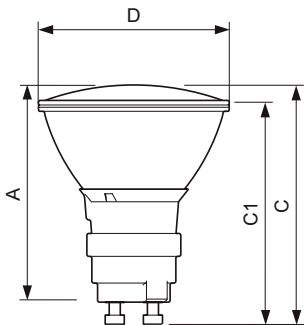

### Product data

General Information		Luminous Flux in 90° Cone (Rated)	
Cap-Base	GX10		900 lm
Operating Position	UNIVERSAL [Any or Universal (U)]	Operating and Electrical	
Switching Cycle	1,350	Power Consumption	20.1 W
Flux measurement reference	Narrow Cone	Warm-up time to 60% light	120 s
Life to 50% Failures (Nom)	15,000 hour(s)	Voltage (Nom)	95 V
Light Technical		Controls and Dimming	
Color Code	830 [CCT of 3000K]	Dimmable	No
Beam Angle (Nom)	25 degree(s)	Mechanical and Housing	
Luminous Flux	900 lm	Bulb Shape	MR16
Luminous Intensity (Nom)	4,000 cd	Net Weight (Piece)	0.047 kg
Chromaticity Coordinate X (Nom)	0.434	Approval and Application	
Chromaticity Coordinate Y (Nom)	0.398	Energy Efficiency Class	G
Correlated Color Temperature (Nom)	3000 K	Mercury (Hg) Content (Max)	3.5 mg
Luminous Efficacy (rated) (Nom)	50 lm/W	Mercury (Hg) Content (Nom)	3.5 mg
Color rendering index (CRI)	84	Energy Consumption kWh/1000 h	21 kWh
LLMF At End Of Nominal Lifetime (Nom)	70 %		

## Dimensional drawing

Product	D (max)	D	C (max)	C	C1 (max)	A (max)
CDM-Rm Elite Mini 20W/830 GX10 MR16 25D	51 mm	50 mm	65.4 mm	62.75 mm	60.9 mm	59 mm