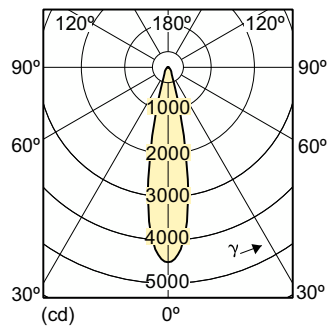

Light Distribution Diagram - CDM-Rm Elite Mini 20W/830 GX10 MR16 25D