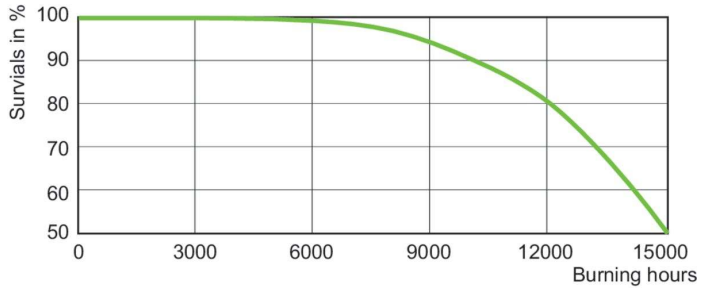

MASTERC colour CDM-Rm Elite Mini

Lifetime

LDLE_CDM-Rm_0003-Life expectancy diagram

Lumen Maintenance Diagram - CDM-Rm Elite Mini 20W/830 GX10 MR16 25D