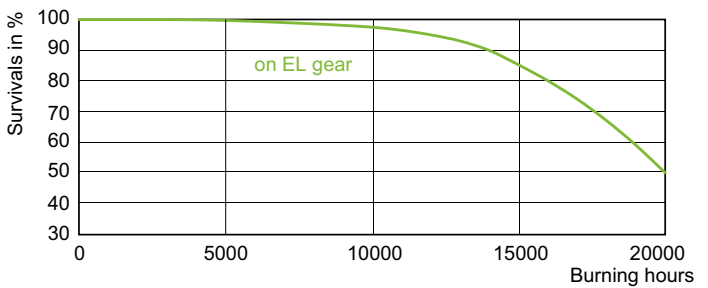

Lifetime

Lumen Maintenance Diagram - MASTERColor CDM-TC Elite 35W/930 G8.5

LDLE_CDMTC-E_0002-Life expectancy diagram