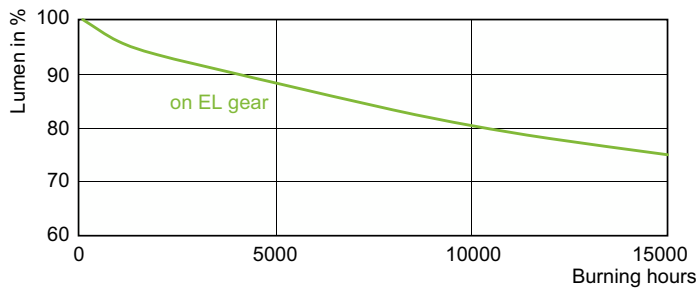

Lifetime

Lumen Maintenance Diagram - MASTERColor CDM-TC Elite 35W/930 G8.5

LDLE_CDMTC-E_0002-Life expectancy diagram