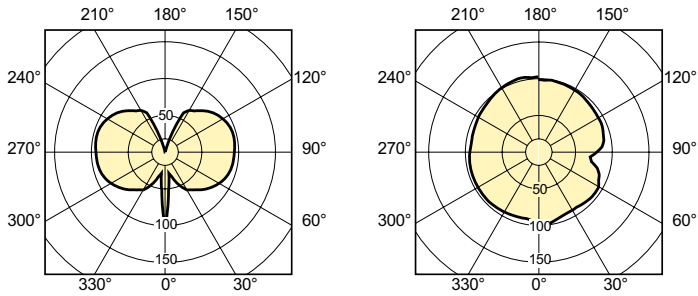

Photometric data

Light Distribution Diagram - MASTERColor CDM-TC Elite 35W/930 G8.5

Spectral Power Distribution Colour - MASTERColor CDM-TC Elite 35W/930 G8.5