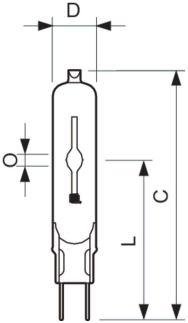

MasterColor CDM-TC T4 Elite

MASTERColor CDM-TC Elite 35W/930 G8.5

Philips MasterColor CDM Evolution 3000K Tubular Single-Ended. T4 Lamp is the next evolution of MasterColor.

Warnings and Safety

• R "WARNING: These lamps can cause serious skin burn and eye inflammation from short wave ultraviolet radiation if outer envelope of the lamp is broken or punctured. Do not use where people will remain for more than a few minutes unless adequate shielding or other safety precautions are used. Certain lamps that will automatically extinguish when the outer envelope is broken or punctured are commercially available." This lamp complies with FDA radiation performance standard 21 CFR subchapter J. (USA:21 CFR 1040.30 Canada: SOR/DORS/80-381)

Product data

General Information		Operating and Electrical	
Cap-Base	G8.5	Power Consumption	39.1 W
Operating Position	UNIVERSAL [Any or Universal (U)]	Voltage (Nom)	85 V
Life to 50% Failures (Nom)	20,000 hour(s)		
Light Technical		Controls and Dimming	
Color Code	930 [CCT of 3000K]	Dimmable	No
Color Designation	Warm White (WW)		
Chromaticity Coordinate X (Nom)	0.435	Mechanical and Housing	
Chromaticity Coordinate Y (Nom)	0.396	Bulb Finish	Clear
Correlated Color Temperature (Nom)	3000 K	Bulb Shape	T14
Luminous Efficacy (rated) (Nom)	102 lm/W	Net Weight (Piece)	0.009 kg
Color rendering index (CRI)	90		
Arc Length O (Nom)	4.8 mm	Approval and Application	
		Mercury (Hg) Content (Nom)	4.7 mg
		Energy Consumption kWh/1000 h	43 kWh

MasterColor CDM-TC T4 Elite

Product Data

Order product name	MASTERColor CDM-TC Elite 35W/930 G8.5
Full product name	MASTERColor CDM-TC Elite 35W/930 G8.5
Order code	928189105115
Material Nr. (12NC)	928189105115
Numerator - Quantity Per Pack	1

EAN/UPC - Product/Case	046677409166
Numerator - Packs per outer box	12
EAN/UPC - Case	50046677409161

Dimensional drawing

Product	D (max)	O	L (min)	L (max)	L	C (max)
MASTERColor CDM-TC Elite 35W/930 G8.5	15 mm	4.8 mm	51 mm	53 mm	52 mm	85 mm