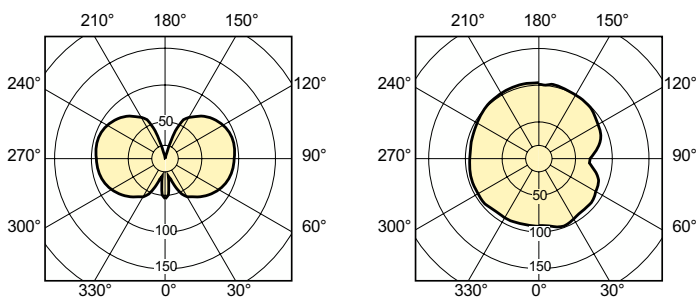

Mittapiirros

Product	D (max)	O	L (min)	L (max)	L	C (max)
MASTERC CDM-T Elite 35W/930 G12 1CT/12	20 mm	4,8 mm	55 mm	57 mm	56 mm	103 mm

Valonjakotiedot

Light Distribution Diagram - MASTERC CDM-T Elite 35W/930 G12 1CT/12