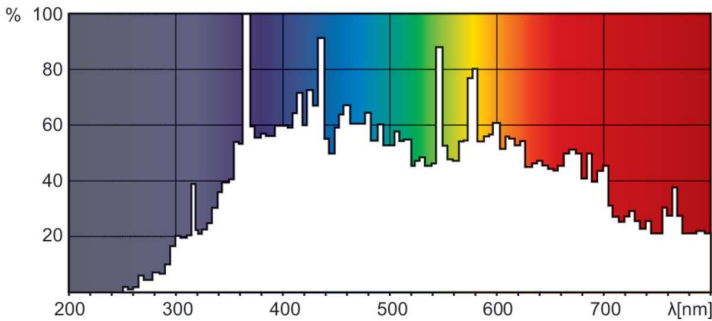

Mittapiirros

Product	D (max)	O	L (min)	L (max)	L	C (max)	F
MSR 1200/2.1CT/3	40 mm	10,0 mm	84 mm	86 mm	85 mm	175 mm	53 mm

Valonjakotiedot

Spectral Power Distribution Colour - MSR 1200/2.1CT/3