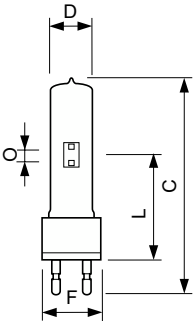

Mittapiirros

Product	D (max)	O	L (min)	L (max)	L	C (max)	F
MSR 1200/2.1CT/3	40 mm	10,0 mm	84 mm	86 mm	85 mm	175 mm	53 mm

Valonjakotiedot

Spectral Power Distribution Colour - MSR 1200/2.1CT/3