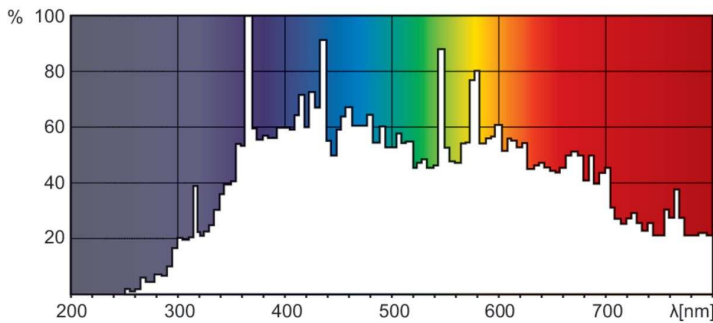

Product data

General Information		Operating and Electrical	
Cap-Base	G22	Power Consumption	1,200 W
Operating Position	UNIVERSAL [Any or Universal (U)]	Lamp Current (Nom)	13.8 A
Life to 50% Failures (Nom)	800 hour(s)		
Light Technical		Controls and Dimming	
Color Code	2	Dimmable	No
Luminous Flux	104,000 lm		
Chromaticity Coordinate X (Nom)	302	Mechanical and Housing	
Chromaticity Coordinate Y (Nom)	320	Net Weight (Piece)	0.150 kg
Correlated Color Temperature (Nom)	7200 K		
Luminous Efficacy (rated) (Nom)	87 lm/W	Approval and Application	
Color rendering index (CRI)	85	CE mark	Yes
Arc Length O (Nom)	10.0 mm		
		Product Data	
		Order product name	MSR 1200/2.1CT/3

Dimensional drawing

Product	D (max)	O	L (min)	L (max)	L	C (max)	F
MSR 1200/2.1CT/3	40 mm	10.0 mm	84 mm	86 mm	85 mm	175 mm	53 mm

Photometric data

Spectral Power Distribution Colour - MSR 1200/2.1CT/3