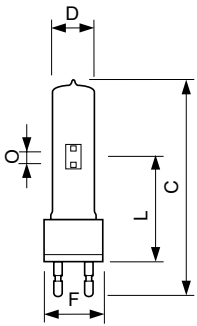

Product data

General Information		Operating and Electrical	
Cap-Base	G22	Power Consumption	1,200 W
Operating Position	UNIVERSAL [Any or Universal (U)]	Lamp Current (Nom)	13.8 A
Life to 50% Failures (Nom)	800 hour(s)		
Light Technical		Controls and Dimming	
Color Code	2	Dimmable	No
Luminous Flux	104,000 lm		
Chromaticity Coordinate X (Nom)	302	Mechanical and Housing	
Chromaticity Coordinate Y (Nom)	320	Net Weight (Piece)	0.150 kg
Correlated Color Temperature (Nom)	7200 K		
Luminous Efficacy (rated) (Nom)	87 lm/W	Approval and Application	
Color rendering index (CRI)	85	CE mark	Yes
Arc Length O (Nom)	10.0 mm		
		Product Data	
		Order product name	MSR 1200/2.1CT/3

Dimensional drawing

Product	D (max)	O	L (min)	L (max)	L	C (max)	F
MSR 1200/2.1CT/3	40 mm	10.0 mm	84 mm	86 mm	85 mm	175 mm	53 mm

Photometric data

Spectral Power Distribution Colour - MSR 1200/2.1CT/3