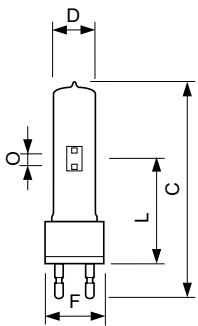

Product data

General Information		Operating and Electrical	
Cap-Base	G22	Power Consumption	700 W
Operating Position	UNIVERSAL [Any or Universal (U)]	Lamp Current (Nom)	11 A
Life to 50% Failures (Nom)	1,000 hour(s)		
Light Technical		Controls and Dimming	
Color Code	2	Dimmable	No
Luminous Flux	55,000 lm		
Chromaticity Coordinate X (Nom)	302	Mechanical and Housing	
Chromaticity Coordinate Y (Nom)	320	Net Weight (Piece)	0.120 kg
Correlated Color Temperature (Nom)	7200 K		
Luminous Efficacy (rated) (Nom)	78 lm/W	Approval and Application	
Color rendering index (CRI)	80	CE mark	Yes
Arc Length O (Nom)	8.0 mm		
Product Data			
Order product name	MSR 700/2 1CT/8		

Dimensional drawing

Product	D (max)	O	L (min)	L (max)	L	C (max)	F
MSR 700/2 1CT/8	30 mm	8.0 mm	74 mm	76 mm	75 mm	152 mm	42 mm

Photometric data

Spectral Power Distribution Colour - MSR 700/2 1CT/8