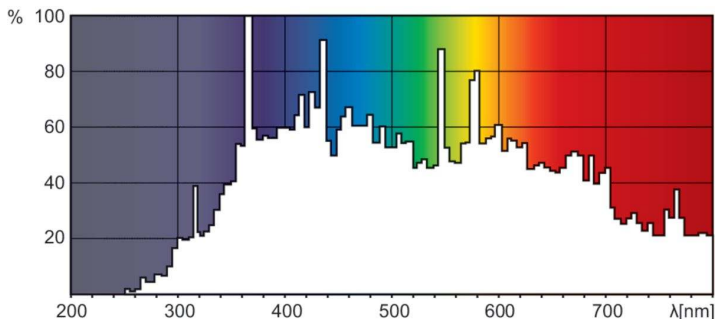

Product data

General Information		Operating and Electrical	
Cap-Base	G22	Power Consumption	700 W
Operating Position	UNIVERSAL [Any or Universal (U)]	Lamp Current (Nom)	11 A
Life to 50% Failures (Nom)	1,000 hour(s)		
Light Technical		Controls and Dimming	
Color Code	2	Dimmable	No
Luminous Flux	55,000 lm		
Chromaticity Coordinate X (Nom)	302	Mechanical and Housing	
Chromaticity Coordinate Y (Nom)	320	Net Weight (Piece)	0.120 kg
Correlated Color Temperature (Nom)	7200 K		
Luminous Efficacy (rated) (Nom)	78 lm/W	Approval and Application	
Color rendering index (CRI)	80	CE mark	Yes
Arc Length O (Nom)	8.0 mm		
Product Data			
Order product name	MSR 700/2 1CT/8		

MSR

Full product name	MSR 700/2 1CT/8
Full product code	872790091638600
Order code	928171505114
Material Nr. (12NC)	928171505114
Numerator - Quantity Per Pack	1

EAN/UPC - Product/Case	8727900916386
Numerator - Packs per outer box	8
EAN/UPC - Case	8727900916393

Dimensional drawing

Product	D (max)	O	L (min)	L (max)	L	C (max)	F
MSR 700/2 1CT/8	30 mm	8.0 mm	74 mm	76 mm	75 mm	152 mm	42 mm

Photometric data

Spectral Power Distribution Colour - MSR 700/2 1CT/8