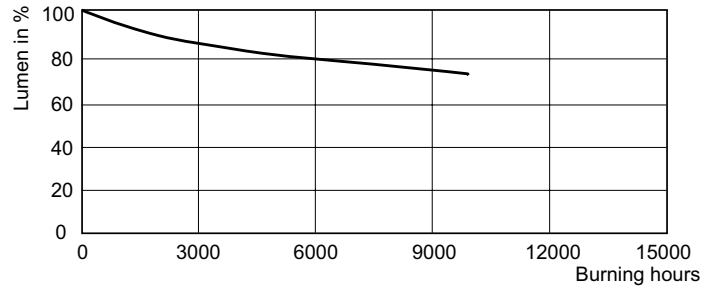

Lumen Maintenance Diagram - MST SDW-TG Mini 50W/825 GX12-11CT/12