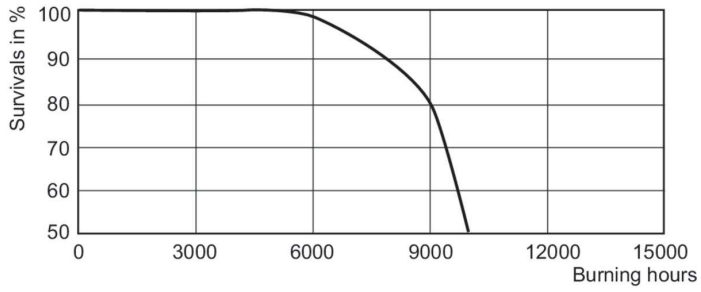

MASTER SDW-TG Mini

Lifetime

LDLE_SDW-TG_50W_825-Life expectancy diagram