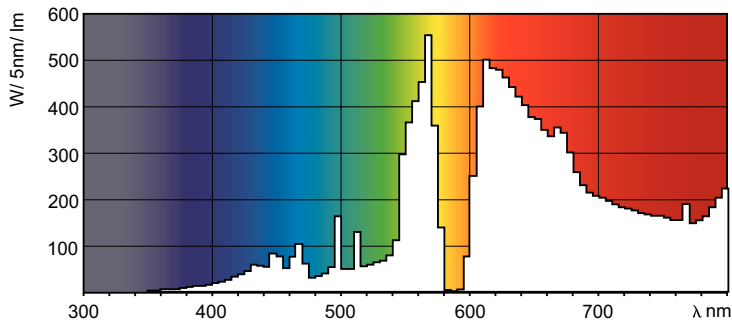

Dimensional drawing

Product	D (max)	D	O	L (min)	L (max)	L	C (max)
MST SDW-TG Mini	20 mm	0.75	14.5	53.5 mm	56.5 mm	55 mm	103 mm
50W/825 GX12-1		inch	mm				
1CT/12							

Photometric data

Spectral Power Distribution Colour - MST SDW-TG Mini 50W/825 GX12-1 1CT/12