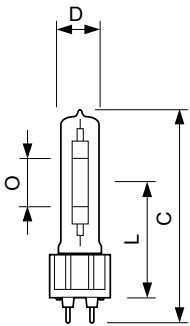

Operating and Electrical	
Power Consumption	54.0 W
Voltage (Nom)	85 V

Controls and Dimming	
Dimmable	No

Mechanical and Housing	
Bulb Finish	Clear
Bulb Material	Glass
Bulb Shape	T19
Net Weight (Piece)	0.034 kg

Product Data

Order product name	MST SDW-TG Mini 50W/825 GX12-1 1CT/12
Full product name	MST SDW-TG Mini 50W/825 GX12-1 1CT/12
Full product code	871150020323615
Order code	928159905131

Material Nr. (12NC)	928159905131
Numerator - Quantity Per Pack	1
EAN/UPC - Product/Case	8711500203236
Numerator - Packs per outer box	12
EAN/UPC - Case	8711500203243

Dimensional drawing

Product	D (max)	D	O	L (min)	L (max)	L	C (max)
MST SDW-TG Mini	20 mm	0.75	14.5	53.5 mm	56.5 mm	55 mm	103 mm
50W/825 GX12-1		inch	mm				
1CT/12							

Photometric data

Spectral Power Distribution Colour - MST SDW-TG Mini 50W/825 GX12-1 1CT/12