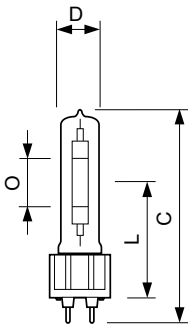

### Product data

General Information	
Cap-Base	GX12-1
Operating Position	UNIVERSAL [Any or Universal (U)]
Flux measurement reference	Sphere
Life to 50% Failures (Nom)	10,000 hour(s)
Light Technical	
Color Code	825 [CCT of 2500K]
Luminous Flux	5,300 lm
Color Designation	Golden White
Chromaticity Coordinate X (Nom)	0.478
Chromaticity Coordinate Y (Nom)	0.415
Correlated Color Temperature (Nom)	2500 K
Luminous Efficacy (rated) (Nom)	52 lm/W
Color rendering index (CRI)	82
Arc Length O (Nom)	18 mm

Operating and Electrical	
Power Consumption	102.0 W
Voltage (Nom)	91 V
Controls and Dimming	
Dimmable	No
Mechanical and Housing	
Bulb Finish	Clear
Bulb Material	Glass
Bulb Shape	T19
Net Weight (Piece)	0.030 kg
Approval and Application	
Energy Efficiency Class	G
Mercury (Hg) Content (Max)	15.2 mg
Mercury (Hg) Content (Nom)	15.2 mg

## Dimensional drawing

Product	D (max)	D	O	L (min)	L (max)	L	C (max)
MST SDW-TG Mini	20 mm	0.75	18 mm	54.5 mm	57.5 mm	56 mm	110 mm
100W/825 GX12-1		inch					
1CT/12							