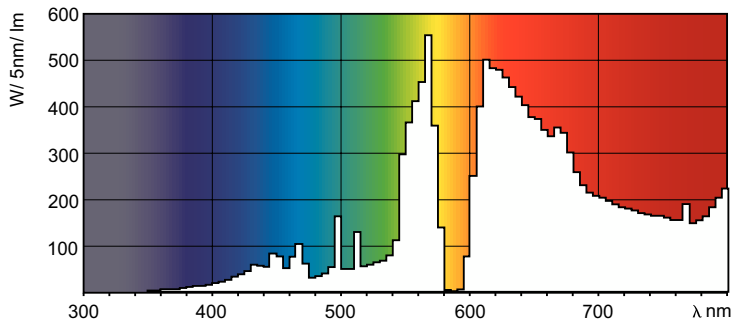

Photometric data

Spectral Power Distribution Colour - MST SDW-TG Mini 100W/825 GX12-11CT/12