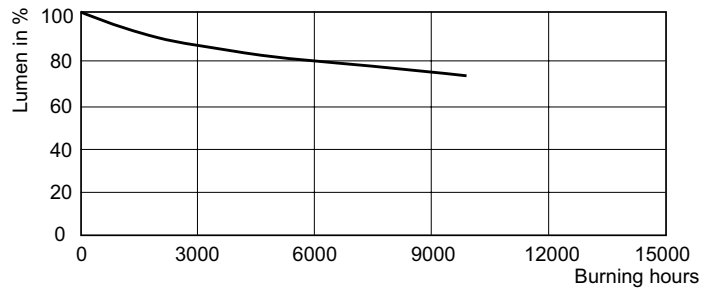

MASTER SDW-TG Mini

Lifetime

LDLE_SDW-TG_100W_825-Life expectancy diagram

Lumen Maintenance Diagram - MST SDW-TG Mini 100W/825 GX12-1 1CT/12