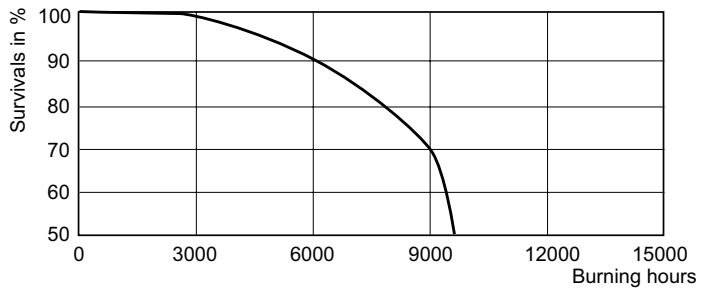

MASTER SDW-TG Mini

Lifetime

LDLE_SDW-TG_100W_825-Life expectancy diagram

Lumen Maintenance Diagram - MST SDW-TG Mini 100W/825 GX12-1 1CT/12