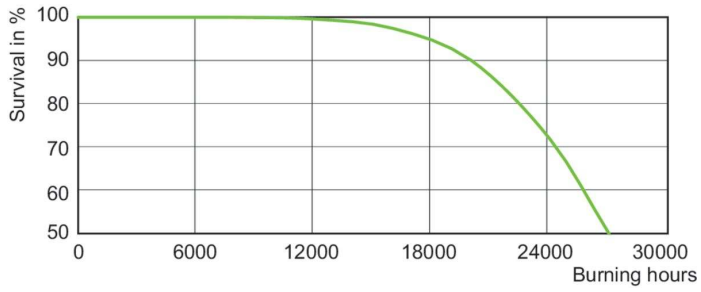

MASTER CityWhite CDO-ET

Lifetime

LDLE_CDO-ET_0002-Life expectancy diagram

Lumen Maintenance Diagram - MASTER CityWh CDO-ET Plus 150W/828 E40