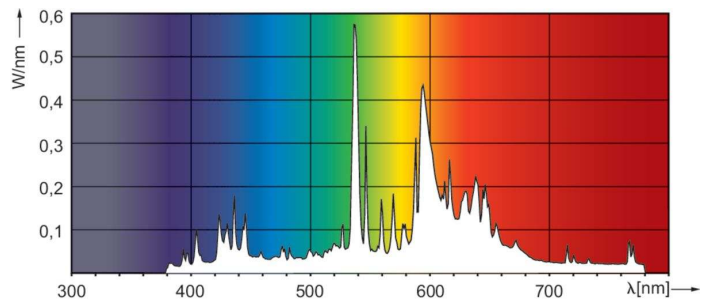

MASTER CityWhite CDO-ET

MASTER CityWh CDO-ET Plus 150W/828 E40

Ceramic metal halide lamp, with opalized ovoid outer bulb shape, used in outdoor offering pleasant white light

Warnings and Safety

- Use only in totally enclosed luminaire, even during testing (IEC61167, IEC 62035, IEC60598)
- The luminaire must be able to contain hot lamp parts if the lamp ruptures
- Lamps may use electronic or electromagnetic control gear
- Control gear must include end-of-life protection (IEC61167, IEC 62035)

Product data

General Information	
Cap base	E40
Operating position	UNIVERSAL [Any or Universal (U)]
Flux measurement reference	Sphere
Life to 50% failures (nom.)	27,000 h

Light Technical	
Colour Code	828 [CCT of 2800K]
Luminous Flux	15,400 lm
Colour designation	Warm White (WW)
Chromaticity Coordinate X (Nom)	0.447
Chromaticity Coordinate Y (Nom)	0.4
Correlated Colour Temperature (Nom)	2800 K
Luminous efficacy (rated) (nom.)	108 lm/W
Colour rendering index (CRI)	85

Operating and Electrical	
Power Consumption	143.0 W
Voltage (nom.)	89 V

Controls and Dimming	
Dimmable	Yes

Mechanical and Housing	
Lamp Finish	Coated glass
Bulb shape	BD90
Net Weight (Piece)	0.157 kg

Approval and Application	
Energy Efficiency Class	F
Mercury (Hg) content (max.)	15.8 mg
Mercury (Hg) content (nom.)	15.8 mg
Energy consumption kWh/1,000 hours	143 kWh

Product	D (max)	C (max)
MASTER CityWh CDO-ET Plus 150W/828 E40	91 mm	227 mm

Photometric data

Light Distribution Diagram - MASTER CityWh CDO-ET Plus 150W/828 E40

Spectral Power Distribution Colour - MASTER CityWh CDO-ET Plus 150W/828 E40