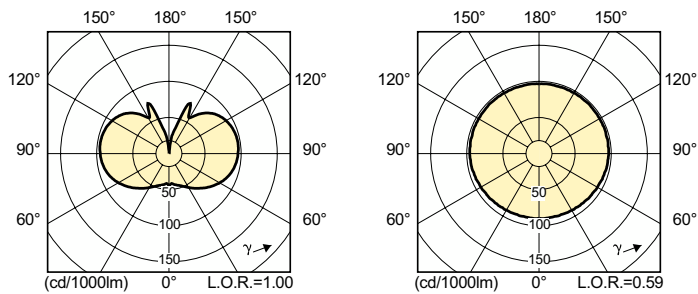

Product data

General Information	
Cap base	E40
Operating position	UNIVERSAL [Any or Universal (U)]
Flux measurement reference	Sphere
Life to 50% failures (nom.)	27,000 h

Light Technical	
Colour Code	828 [CCT of 2800K]
Luminous Flux	15,400 lm
Colour designation	Warm White (WW)
Chromaticity Coordinate X (Nom)	0.447
Chromaticity Coordinate Y (Nom)	0.4
Correlated Colour Temperature (Nom)	2800 K
Luminous efficacy (rated) (nom.)	108 lm/W
Colour rendering index (CRI)	85

Operating and Electrical	
Power Consumption	143.0 W
Voltage (nom.)	89 V

Controls and Dimming	
Dimmable	Yes

Mechanical and Housing	
Lamp Finish	Coated glass
Bulb shape	BD90
Net Weight (Piece)	0.157 kg

Approval and Application	
Energy Efficiency Class	F
Mercury (Hg) content (max.)	15.8 mg
Mercury (Hg) content (nom.)	15.8 mg
Energy consumption kWh/1,000 hours	143 kWh

Product	D (max)	C (max)
MASTER CityWh CDO-ET Plus 150W/828 E40	91 mm	227 mm

Photometric data

Light Distribution Diagram - MASTER CityWh CDO-ET Plus 150W/828 E40

Spectral Power Distribution Colour - MASTER CityWh CDO-ET Plus 150W/828 E40