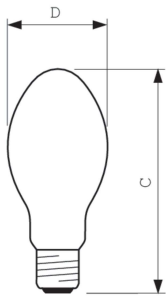

Product data

General Information	
Cap base	E40
Operating position	UNIVERSAL [Any or Universal (U)]
Flux measurement reference	Sphere
Life to 50% failures (nom.)	27,000 h

Light Technical	
Colour Code	828 [CCT of 2800K]
Luminous Flux	15,400 lm
Colour designation	Warm White (WW)
Chromaticity Coordinate X (Nom)	0.447
Chromaticity Coordinate Y (Nom)	0.4
Correlated Colour Temperature (Nom)	2800 K
Luminous efficacy (rated) (nom.)	108 lm/W
Colour rendering index (CRI)	85

Operating and Electrical	
Power Consumption	143.0 W
Voltage (nom.)	89 V

Controls and Dimming	
Dimmable	Yes

Mechanical and Housing	
Lamp Finish	Coated glass
Bulb shape	BD90
Net Weight (Piece)	0.157 kg

Approval and Application	
Energy Efficiency Class	F
Mercury (Hg) content (max.)	15.8 mg
Mercury (Hg) content (nom.)	15.8 mg
Energy consumption kWh/1,000 hours	143 kWh

Product	D (max)	C (max)
MASTER CityWh CDO-ET Plus 150W/828 E40	91 mm	227 mm

Photometric data

Light Distribution Diagram - MASTER CityWh CDO-ET Plus 150W/828 E40

Spectral Power Distribution Colour - MASTER CityWh CDO-ET Plus 150W/828 E40