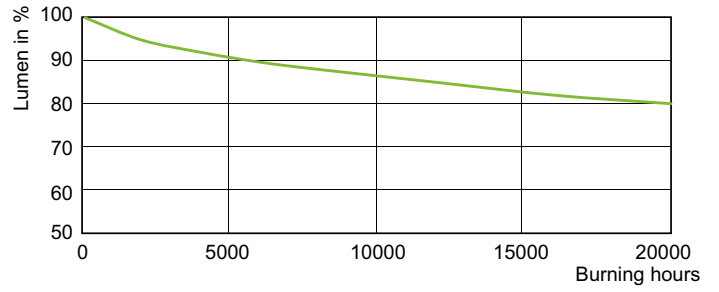

MASTER CityWhite CDO-ET

Lifetime

LDLE_CDO-ET_0002-Life expectancy diagram

Lumen Maintenance Diagram - MASTER CityWh CDO-ET Plus 150W/828 E40