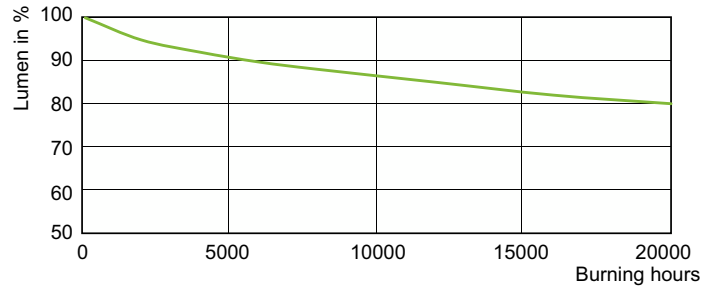

MASTER CityWhite CDO-ET Plus

Lebensdauer

LDLE_CDO-ET_0002-Life expectancy diagram

Lumen Maintenance Diagram - MASTER CityWh CDO-ET Plus 150W/828 E40