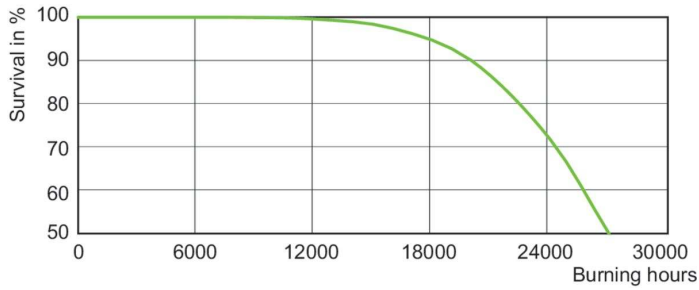

MASTER CityWhite CDO-ET Plus

Lebensdauer

LDLE_CDO-ET_0002-Life expectancy diagram

Lumen Maintenance Diagram - MASTER CityWh CDO-ET Plus 150W/828 E40