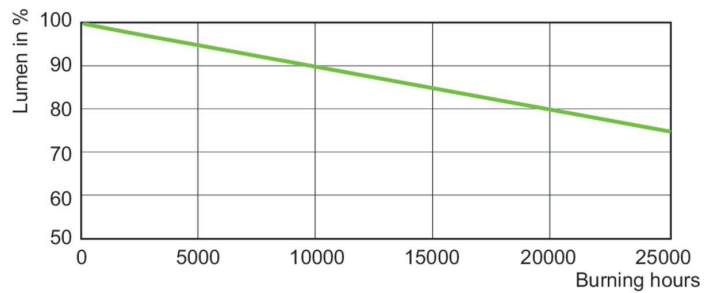

Lifetime

LDLE_SON-T_1000W-Life expectancy diagram

Lumen Maintenance Diagram - SON-T 1000W E40 ISL/4