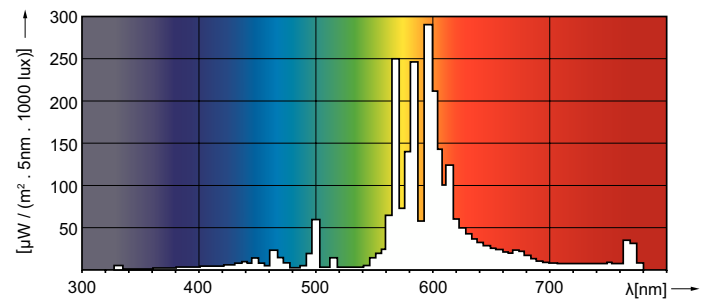

Product data

| General Information | |
|-------------------------------------|----------------------------------|
| Cap base | E40 |
| Operating position | UNIVERSAL [Any or Universal (U)] |
| Life to 50% failures (nom.) | 20,000 h |
| Light Technical | |
| Colour Code | 220 [CCT of 2000K] |
| Correlated Colour Temperature (Nom) | 2000 K |
| Luminous efficacy (rated) (nom.) | 130 lm/W |
| Colour rendering index (CRI) | - |
| Arc Length O (Nom) | 153 mm |
| Operating and Electrical | |
| Power Consumption | 960.0 W |
| Voltage (nom.) | 100 V |
| Controls and Dimming | |
| Dimmable | Yes |

Photometric data

Light Distribution Diagram - SON-T 1000W E40 ISL/4

Spectral Power Distribution Colour - SON-T 1000W E40 ISL/4

Lifetime

LDLE_SON-T_1000W-Life expectancy diagram

Lumen Maintenance Diagram - SON-T 1000W E40 ISL/4