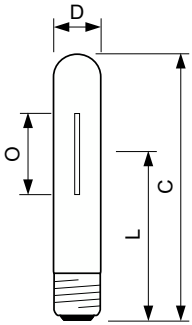

SON-T

SON-T 1000W E40 1SL/4

High Pressure Sodium lamp with clear tubular outer bulb

Warnings and Safety

- Control gear must include end-of-life protection (IEC60662, IEC 62035)
- A lamp breaking is extremely unlikely to have any impact on your health. If a lamp breaks, ventilate the room for 30 minutes and remove the parts, preferably with gloves. Put them in a sealed plastic bag and take it to your local waste facilities for recycling. Do not use a vacuum cleaner.

Product data

| General Information | |
|-------------------------------------|----------------------------------|
| Cap base | E40 |
| Operating position | UNIVERSAL [Any or Universal (U)] |
| Life to 50% failures (nom.) | 20,000 h |
| Light Technical | |
| Colour Code | 220 [CCT of 2000K] |
| Correlated Colour Temperature (Nom) | 2000 K |
| Luminous efficacy (rated) (nom.) | 130 lm/W |
| Colour rendering index (CRI) | - |
| Arc Length O (Nom) | 153 mm |
| Operating and Electrical | |
| Power Consumption | 960.0 W |
| Voltage (nom.) | 100 V |
| Controls and Dimming | |
| Dimmable | Yes |

| Mechanical and Housing | |
|------------------------|-----------|
| Lamp Finish | Clear |
| Bulb shape | T65 |
| Net Weight (Piece) | 414.000 g |

| Approval and Application | |
|------------------------------------|-----------|
| Mercury (Hg) content (nom.) | 23 mg |
| Energy consumption kWh/1,000 hours | 1,056 kWh |
| CE mark | Yes |

SON-T

EAN/UPC - Case

8711500184139

Dimensional drawing

| Product | D (max) | O | L | C (max) |
|-----------------------|---------|--------|--------|---------|
| SON-T 1000W E40 ISL/4 | 66 mm | 153 mm | 240 mm | 390 mm |