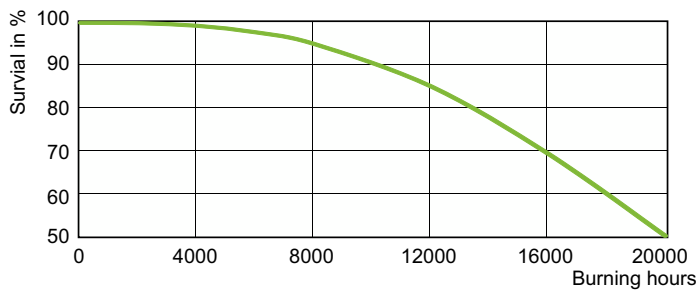

Lifetime

LDLE_SON-T_1000W-Life expectancy diagram

Lumen Maintenance Diagram - SON-T 1000W E40 ISL/4