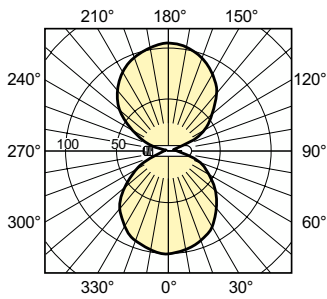

| Mechanical and Housing | |
|------------------------|-----------|
| Lamp Finish | Clear |
| Bulb shape | T65 |
| Net Weight (Piece) | 414.000 g |

| Approval and Application | |
|------------------------------------|-----------|
| Mercury (Hg) content (nom.) | 23 mg |
| Energy consumption kWh/1,000 hours | 1,056 kWh |
| CE mark | Yes |

SON-T

EAN/UPC - Case

8711500184139

Dimensional drawing

| Product | D (max) | O | L | C (max) |
|-----------------------|---------|--------|--------|---------|
| SON-T 1000W E40 ISL/4 | 66 mm | 153 mm | 240 mm | 390 mm |

Photometric data

Light Distribution Diagram - SON-T 1000W E40 ISL/4

Spectral Power Distribution Colour - SON-T 1000W E40 ISL/4

Lifetime

LDLE_SON-T_1000W-Life expectancy diagram

Lumen Maintenance Diagram - SON-T 1000W E40 ISL/4