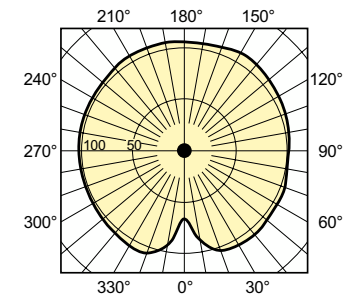

| Mechanical and Housing | |
|------------------------|-----------|
| Lamp Finish | Clear |
| Bulb shape | T65 |
| Net Weight (Piece) | 414.000 g |

| Approval and Application | |
|------------------------------------|-----------|
| Mercury (Hg) content (nom.) | 23 mg |
| Energy consumption kWh/1,000 hours | 1,056 kWh |
| CE mark | Yes |

SON-T

EAN/UPC - Case

8711500184139

Dimensional drawing

| Product | D (max) | O | L | C (max) |
|-----------------------|---------|--------|--------|---------|
| SON-T 1000W E40 ISL/4 | 66 mm | 153 mm | 240 mm | 390 mm |

Photometric data

Light Distribution Diagram - SON-T 1000W E40 ISL/4

Spectral Power Distribution Colour - SON-T 1000W E40 ISL/4

Lifetime

LDLE_SON-T_1000W-Life expectancy diagram

Lumen Maintenance Diagram - SON-T 1000W E40 ISL/4