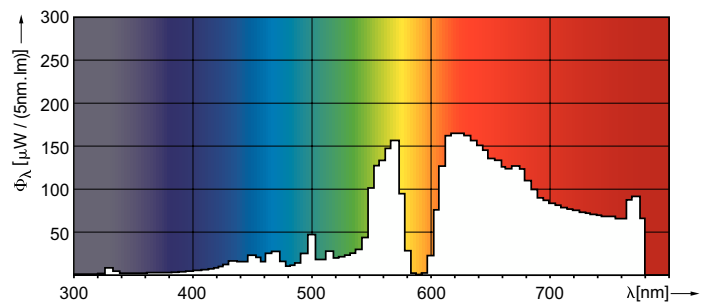

## Abmessungsskizzen

Product	D (max)	O	L	C (max)
MASTER SDW-T 50W/825 PG12-1 1SL/12	32 mm	15,4 mm	91 mm	149 mm

## Photometrische Daten

Light Distribution Diagram - MASTER SDW-T 50W/825 PG12-1 1SL/12

Spectral Power Distribution Colour - MASTER SDW-T 50W/825 PG12-1 1SL/12