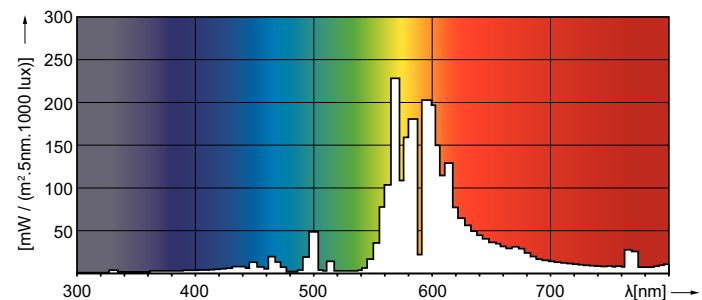

Spectral Power Distribution Colour - MASTER SON PIA Plus 400W/220 E40 1SL/12