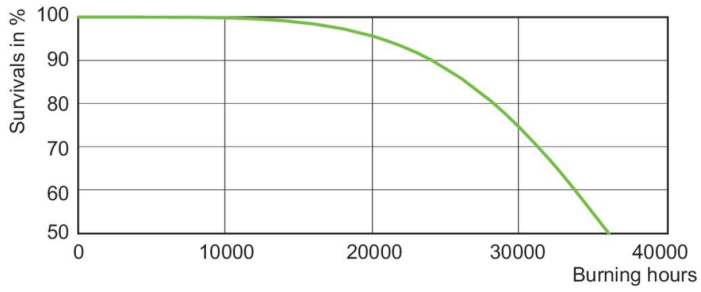

MASTER SON PIA Plus

Durată de viață

LDLE_SON-PIA_0004-Life expectancy diagram

Lumen Maintenance Diagram - MASTER SON PIA Plus 250W/220 E40
1SL/12