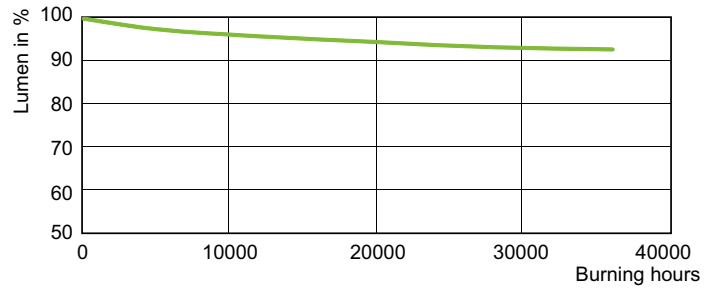

MASTER SON PIA Plus

Durată de viață

LDLE_SON-PIA_0004-Life expectancy diagram

Lumen Maintenance Diagram - MASTER SON PIA Plus 250W/220 E40
1SL/12