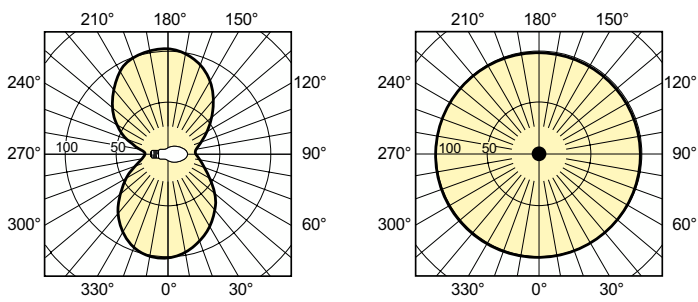

Product data

General Information	
Cap-Base	E27
Operating Position	UNIVERSAL [Any or Universal (U)]
Flux measurement reference	Sphere
Life to 50% Failures (Nom)	28,000 hour(s)
Light Technical	
Color Code	220 [CCT of 2000K]
Luminous Flux	3,600 lm
Chromaticity Coordinate X (Nom)	0.540
Chromaticity Coordinate Y (Nom)	0.420
Correlated Color Temperature (Nom)	1900 K
Luminous Efficacy (rated) (Nom)	68 lm/W
Color rendering index (CRI)	-
Operating and Electrical	
Power Consumption	53.0 W
Voltage (Nom)	85 V

Product Data	
Order product name	SON 50W/220 E27 1CT/24
Full product name	SON 50W/220 E27 1CT/24
Full product code	871150018195430

Order code	18195430
Material Nr. (12NC)	928152908835
Numerator - Quantity Per Pack	1
EAN/UPC - Product/Case	8711500181954

Numerator - Packs per outer box	24
EAN/UPC - Case	8711500181961

Dimensional drawing

Product	D (max)	C (max)
SON 50W/220 E27 1CT/24	71 mm	156 mm

Photometric data

Light Distribution Diagram - SON 50W/220 E27 1CT/24