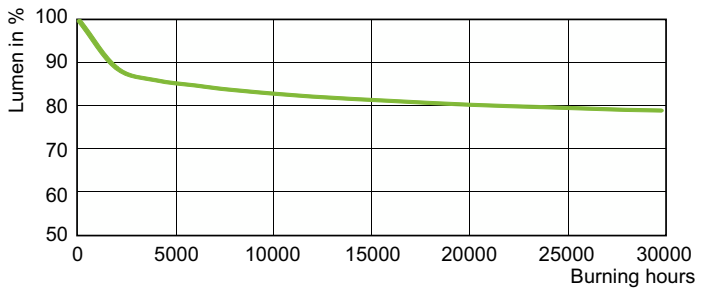

Product data

General Information	
Cap-Base	E27
Operating Position	UNIVERSAL [Any or Universal (U)]
Flux measurement reference	Sphere
Life to 50% Failures (Nom)	28,000 hour(s)
Light Technical	
Color Code	220 [CCT of 2000K]
Luminous Flux	3,600 lm
Chromaticity Coordinate X (Nom)	0.540
Chromaticity Coordinate Y (Nom)	0.420
Correlated Color Temperature (Nom)	1900 K
Luminous Efficacy (rated) (Nom)	68 lm/W
Color rendering index (CRI)	-
Operating and Electrical	
Power Consumption	53.0 W
Voltage (Nom)	85 V

Controls and Dimming	
Dimmable	Yes
Mechanical and Housing	
Bulb Finish	Coated glass
Bulb Shape	BF70
Net Weight (Piece)	53.000 g
Approval and Application	
Energy Efficiency Class	G
Mercury (Hg) Content (Max)	9.8 mg
Mercury (Hg) Content (Nom)	9.8 mg
Energy Consumption kWh/1000 h	53 kWh
EPREL Registration Number	473392
CE mark	Yes

Numerator - Packs per outer box	24
EAN/UPC - Case	8711500181961

Dimensional drawing

Product	D (max)	C (max)
SON 50W/220 E27 1CT/24	71 mm	156 mm

Photometric data

Light Distribution Diagram - SON 50W/220 E27 1CT/24

Spectral Power Distribution Colour - SON 50W/220 E27 1CT/24

Lifetime

LDLE_SON_50W_70W-Life expectancy diagram

Lumen Maintenance Diagram - SON 50W/220 E27 1CT/24

SON