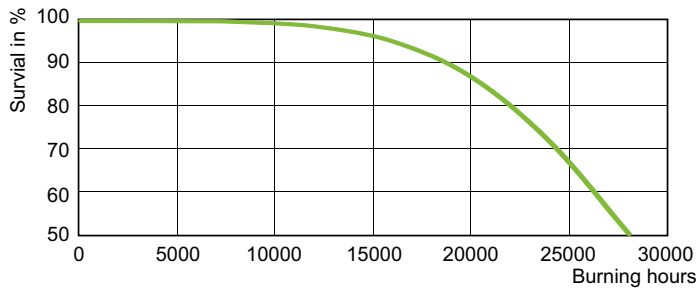

Lifetime

LDLE_SON_50W_70W-Life expectancy diagram

Lumen Maintenance Diagram - SON 50W/220 E27 1CT/24