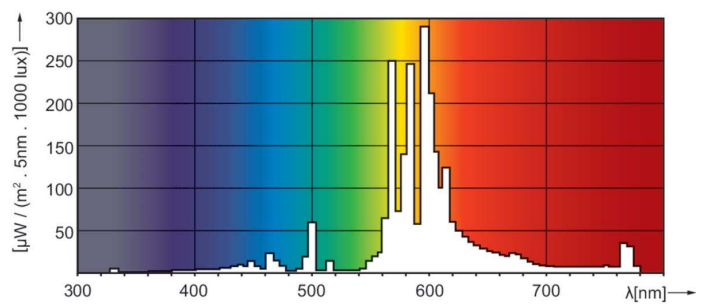

Photometric data

Light Distribution Diagram - SON 50W/220 E27 1CT/24

Spectral Power Distribution Colour - SON 50W/220 E27 1CT/24