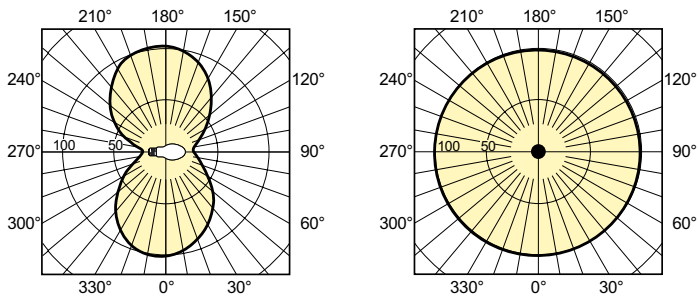

Product data

General Information	
Cap-Base	E27
Operating Position	UNIVERSAL [Any or Universal (U)]
Flux measurement reference	Sphere
Life to 50% Failures (Nom)	40,000 hour(s)

Light Technical	
Color Code	- [Not Specified]
Luminous Flux	6,600 lm
Chromaticity Coordinate X (Nom)	0.54
Chromaticity Coordinate Y (Nom)	0.42
Correlated Color Temperature (Nom)	1900 K
Luminous Efficacy (rated) (Nom)	89.19 lm/W
Color rendering index (CRI)	-

Dimensional drawing

Product	D (max)	C (max)
MST SON APIA Plus Xtra 70W E27 1SL/24	71 mm	156 mm

Photometric data

Light Distribution Diagram - MST SON APIA Plus Xtra 70W E27 1SL/24

Spectral Power Distribution Colour - MST SON APIA Plus Xtra 70W E27 1SL/24