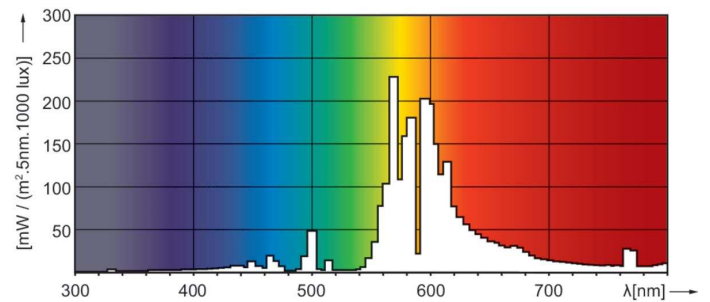

Product data

General Information	
Cap-Base	E27
Operating Position	UNIVERSAL [Any or Universal (U)]
Flux measurement reference	Sphere
Life to 50% Failures (Nom)	40,000 hour(s)

Light Technical	
Color Code	- [Not Specified]
Luminous Flux	6,600 lm
Chromaticity Coordinate X (Nom)	0.54
Chromaticity Coordinate Y (Nom)	0.42
Correlated Color Temperature (Nom)	1900 K
Luminous Efficacy (rated) (Nom)	89.19 lm/W
Color rendering index (CRI)	-

Dimensional drawing

Product	D (max)	C (max)
MST SON APIA Plus Xtra 70W E27 1SL/24	71 mm	156 mm

Photometric data

Light Distribution Diagram - MST SON APIA Plus Xtra 70W E27 1SL/24

Spectral Power Distribution Colour - MST SON APIA Plus Xtra 70W E27 1SL/24