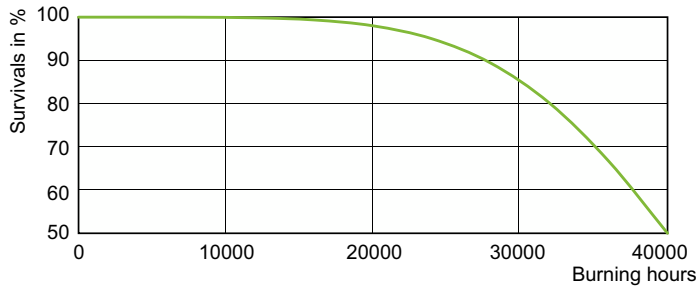

MASTER SON APIA Plus Xtra

Lifetime

LDLE_SON-APIA_0003-Life expectancy diagram

Lumen Maintenance Diagram - MST SON APIA Plus Xtra 70W E27 1SL/24