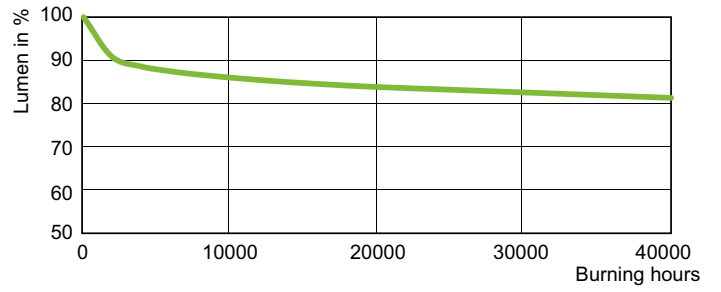

MASTER SON APIA Plus Xtra

Lifetime

LDLE_SON-APIA_0003-Life expectancy diagram

Lumen Maintenance Diagram - MST SON APIA Plus Xtra 70W E27 1SL/24