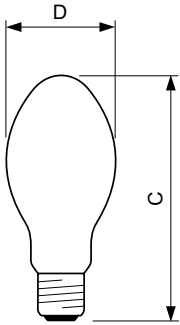

Product data

General Information	
Cap-Base	E27
Operating Position	UNIVERSAL [Any or Universal (U)]
Flux measurement reference	Sphere
Life to 50% Failures (Nom)	40,000 hour(s)

Light Technical	
Color Code	- [Not Specified]
Luminous Flux	6,600 lm
Chromaticity Coordinate X (Nom)	0.54
Chromaticity Coordinate Y (Nom)	0.42
Correlated Color Temperature (Nom)	1900 K
Luminous Efficacy (rated) (Nom)	89.19 lm/W
Color rendering index (CRI)	-

Operating and Electrical	
Power Consumption	74.0 W

Voltage (Nom)	92 V
---------------	------

Controls and Dimming	
Dimmable	Yes

Mechanical and Housing	
Bulb Finish	Coated glass
Bulb Shape	B70
Net Weight (Piece)	0.045 kg

Dimensional drawing

Product	D (max)	C (max)
MST SON APIA Plus Xtra 70W E27 1SL/24	71 mm	156 mm

Photometric data

Light Distribution Diagram - MST SON APIA Plus Xtra 70W E27 1SL/24

Spectral Power Distribution Colour - MST SON APIA Plus Xtra 70W E27 1SL/24