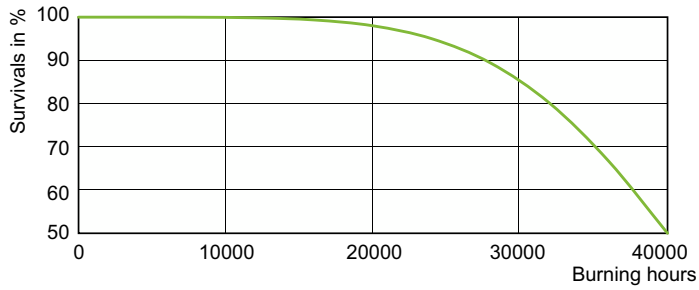

MASTER SON APIA Plus Xtra

Lifetime

LDLE_SON-APIA_0003-Life expectancy diagram

Lumen Maintenance Diagram - MST SON APIA Plus Xtra 70W E27 1SL/24