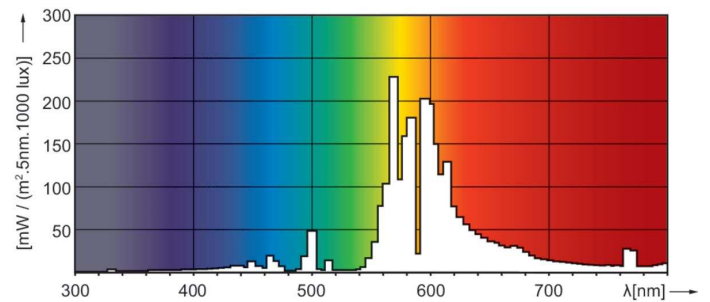

Spectral Power Distribution Colour - MST SON APIA Plus Xtra 70W E27 1SL/24