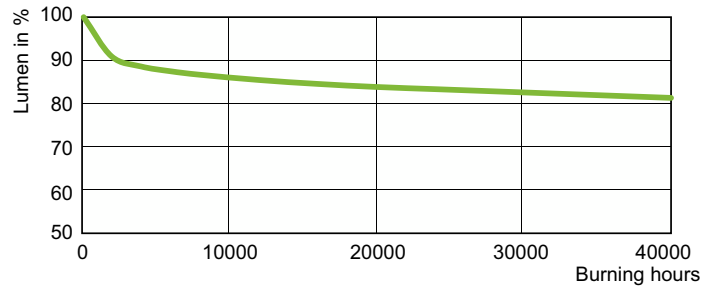

MASTER SON APIA Plus Xtra

Lifetime

LDLE_SON-APIA_0003-Life expectancy diagram

Lumen Maintenance Diagram - MST SON APIA Plus Xtra 70W E27 1SL/24