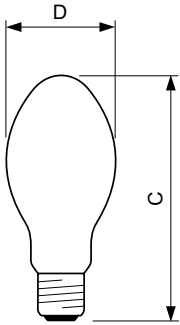

MASTER SON APIA Plus Xtra

CE mark	Yes
Product Data	
Order product name	MST SON APIA Plus Xtra 70W E27 1SL/24
Full product name	MASTER SON APIA Plus Xtra 70W E27 1SL/24
Full product code	872790092817400
Order code	92817400

Material Nr. (12NC)	928150719835
Numerator - Quantity Per Pack	1
EAN/UPC - Product/Case	8727900928174
Numerator - Packs per outer box	24
EAN/UPC - Case	8727900928181

Dimensional drawing

Product	D (max)	C (max)
MST SON APIA Plus Xtra 70W E27 1SL/24	71 mm	156 mm