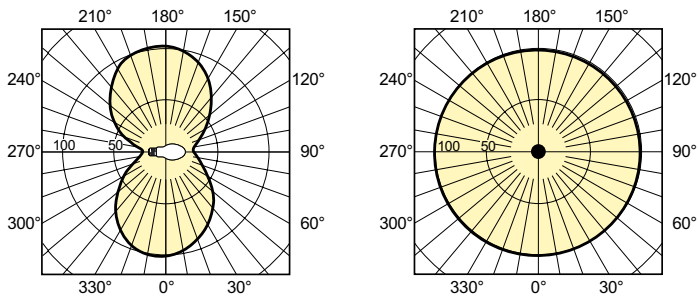

Photometric data

Light Distribution Diagram - MST SON APIA Plus Xtra 70W E27 1SL/24