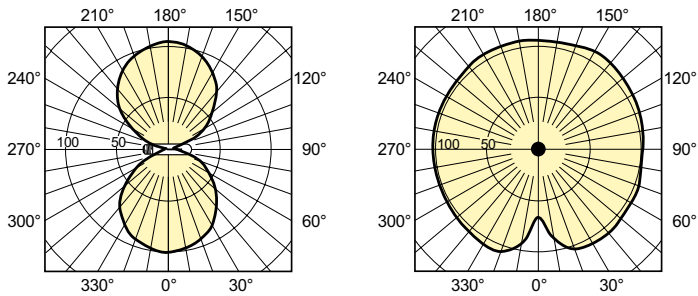

Product data

General Information		Operating and Electrical	
Cap-Base	E40	Power Consumption	255.0 W
Operating Position	UNIVERSAL [Any or Universal (U)]	Voltage (Nom)	99 V
Flux measurement reference	Sphere		
Life to 50% Failures (Nom)	45,000 hour(s)	Controls and Dimming	
		Dimmable	Yes
Light Technical		Mechanical and Housing	
Color Code	- [Not Specified]	Bulb Finish	Clear
Luminous Flux	33,700 lm	Bulb Shape	T46
Chromaticity Coordinate X (Nom)	0.535	Net Weight (Piece)	161.000 g
Chromaticity Coordinate Y (Nom)	0.42		
Correlated Color Temperature (Nom)	2000 K	Approval and Application	
Luminous Efficacy (rated) (Nom)	132 lm/W	Energy Efficiency Class	E
Color rendering index (CRI)	-	Mercury (Hg) Content (Max)	15.1 mg
Arc Length O (Nom)	65 mm	Mercury (Hg) Content (Nom)	15.1 mg

Product	D (max)	O	L	C (max)
MST SON-T APIA Plus Xtra 250W E40 1SL/12	48 mm	65 mm	158 mm	257 mm

Photometric data

Light Distribution Diagram - MST SON-T APIA Plus Xtra 250W E40 1SL/12

Spectral Power Distribution Colour - MST SON-T APIA Plus Xtra 250W E40 1SL/12