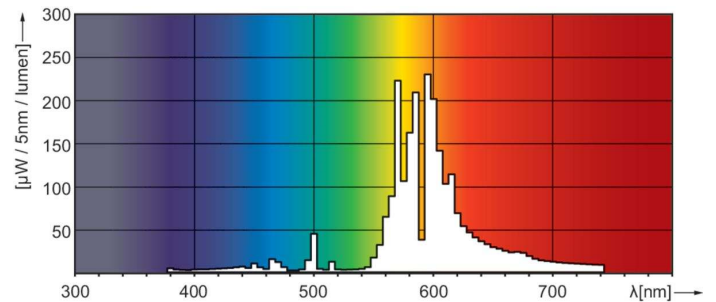

Spectral Power Distribution Colour - MST SON-T APIA Plus Xtra 250W E40 1SL/12