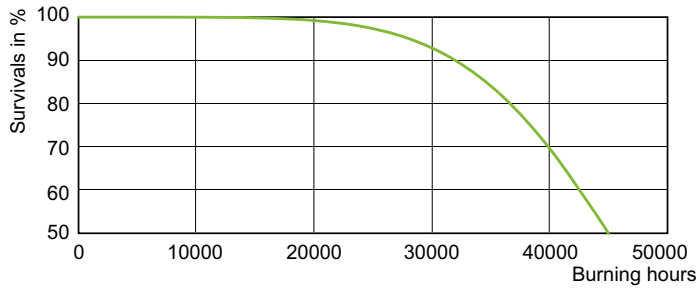

MASTER SON-T APIA Plus Xtra

Lifetime

LDLE_SONTAPIA_0005-Life expectancy diagram

Lumen Maintenance Diagram - MST SON-T APIA Plus Xtra 250W E40 1SL/12