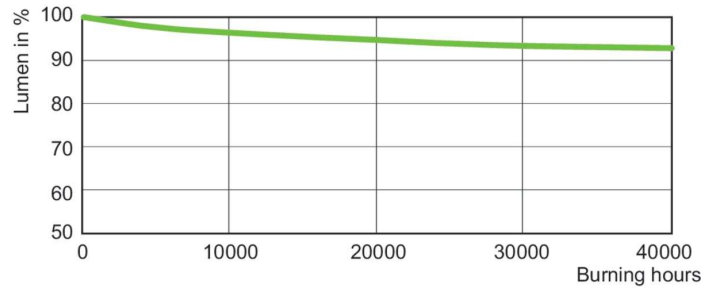

MASTER SON-T APIA Plus Xtra

Lifetime

LDLE_SONTAPIA_0005-Life expectancy diagram

Lumen Maintenance Diagram - MST SON-T APIA Plus Xtra 250W E40 1SL/12