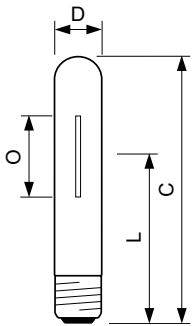

MASTER SON-T APIA Plus Xtra

MASTER SON-T APIA Plus Xtra 250W E40 1SL/12

High Pressure Sodium lamp with clear tubular outer bulb shape, high output and longest reliable lifetime

Warnings and Safety

- Control gear must include end-of-life protection (IEC60662, IEC 62035)
- HF gear must comply with Philips LDi guideline
- A lamp breaking is extremely unlikely to have any impact on your health. If a lamp breaks, ventilate the room for 30 minutes and remove the parts, preferably with gloves. Put them in a sealed plastic bag and take it to your local waste facilities for recycling. Do not use a vacuum cleaner.

Product data

General Information		Operating and Electrical	
Cap-Base	E40	Power Consumption	255.0 W
Operating Position	UNIVERSAL [Any or Universal (U)]	Voltage (Nom)	99 V
Flux measurement reference	Sphere		
Life to 50% Failures (Nom)	45,000 hour(s)	Controls and Dimming	
		Dimmable	Yes
Light Technical		Mechanical and Housing	
Color Code	- [Not Specified]	Bulb Finish	Clear
Luminous Flux	33,700 lm	Bulb Shape	T46
Chromaticity Coordinate X (Nom)	0.535	Net Weight (Piece)	161.000 g
Chromaticity Coordinate Y (Nom)	0.42		
Correlated Color Temperature (Nom)	2000 K	Approval and Application	
Luminous Efficacy (rated) (Nom)	132 lm/W	Energy Efficiency Class	E
Color rendering index (CRI)	-	Mercury (Hg) Content (Max)	15.1 mg
Arc Length O (Nom)	65 mm	Mercury (Hg) Content (Nom)	15.1 mg

Order code	92737500
Material Nr. (12NC)	928150419230
Numerator - Quantity Per Pack	1
EAN/UPC - Product/Case	8727900927375
Numerator - Packs per outer box	12
EAN/UPC - Case	8727900927382

Dimensional drawing

Product	D (max)	O	L	C (max)
MST SON-T APIA Plus Xtra 250W E40 1SL/12	48 mm	65 mm	158 mm	257 mm

Photometric data

Light Distribution Diagram - MST SON-T APIA Plus Xtra 250W E40 1SL/12

Spectral Power Distribution Colour - MST SON-T APIA Plus Xtra 250W E40 1SL/12