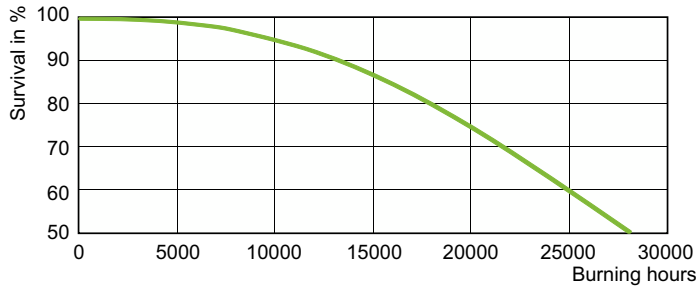

Lifetime

LDLE_SON-I_50W_70W-Life expectancy diagram

Lumen Maintenance Diagram - SON 70W/220 I E27 1CT/24