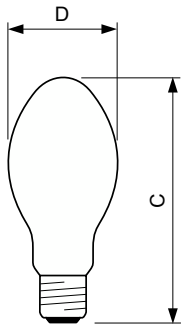

### Product data

General Information		Operating and Electrical	
Cap-Base	E27	Power Consumption	71.5 W
Operating Position	UNIVERSAL [Any or Universal (U)]	Voltage (Nom)	90 V
Flux measurement reference	Sphere	Controls and Dimming	
Life to 50% Failures (Nom)	28,000 hour(s)	Dimmable	Yes
Light Technical		Mechanical and Housing	
Color Code	220 [CCT of 2000K]	Bulb Finish	Coated glass
Luminous Flux	5,600 lm	Bulb Shape	B70
Chromaticity Coordinate X (Nom)	0.54	Net Weight (Piece)	0.065 kg
Chromaticity Coordinate Y (Nom)	0.42	Approval and Application	
Correlated Color Temperature (Nom)	1900 K	Energy Efficiency Class	G
Luminous Efficacy (rated) (Nom)	78 lm/W	Mercury (Hg) Content (Max)	14.3 mg
Color rendering index (CRI)	-	Mercury (Hg) Content (Nom)	14.3 mg

Product	D (max)	C (max)
SON 70W/220 I E27 1CT/24	71 mm	155 mm

**Photometric data**

Spectral Power Distribution Colour - SON 70W/220 I E27 1CT/24

Lifetime

LDLE\_SON-I\_50W\_70W-Life expectancy diagram

Lumen Maintenance Diagram - SON 70W/220 I E27 1CT/24