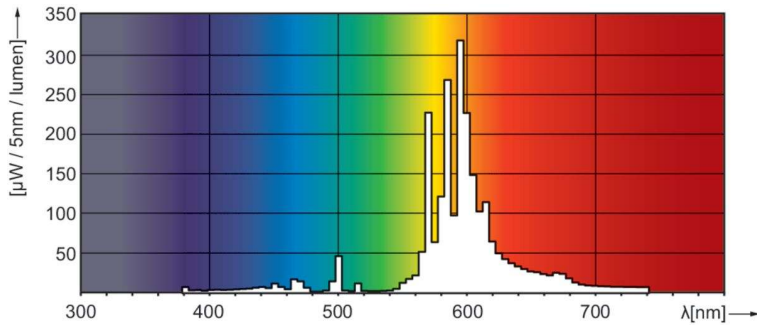

Photometric data

Spectral Power Distribution Colour - SON 70W/220 I E27 1CT/24