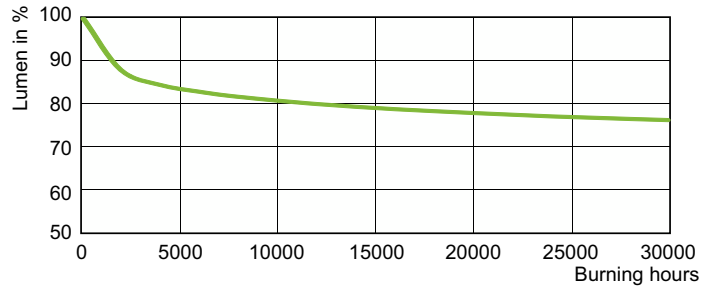

### Product data

General Information		Operating and Electrical	
Cap-Base	E27	Power Consumption	71.5 W
Operating Position	UNIVERSAL [Any or Universal (U)]	Voltage (Nom)	90 V
Flux measurement reference	Sphere	Controls and Dimming	
Life to 50% Failures (Nom)	28,000 hour(s)	Dimmable	Yes
Light Technical		Mechanical and Housing	
Color Code	220 [CCT of 2000K]	Bulb Finish	Coated glass
Luminous Flux	5,600 lm	Bulb Shape	B70
Chromaticity Coordinate X (Nom)	0.54	Net Weight (Piece)	0.065 kg
Chromaticity Coordinate Y (Nom)	0.42	Approval and Application	
Correlated Color Temperature (Nom)	1900 K	Energy Efficiency Class	G
Luminous Efficacy (rated) (Nom)	78 lm/W	Mercury (Hg) Content (Max)	14.3 mg
Color rendering index (CRI)	-	Mercury (Hg) Content (Nom)	14.3 mg

Order code	928150108828
Material Nr. (12NC)	928150108828
Numerator - Quantity Per Pack	1
EAN/UPC - Product/Case	8711500181862
Numerator - Packs per outer box	24
EAN/UPC - Case	8711500181879

**Dimensional drawing**

Product	D (max)	C (max)
SON 70W/220 I E27 1CT/24	71 mm	155 mm

**Photometric data**

Spectral Power Distribution Colour - SON 70W/220 I E27 1CT/24

Lifetime

LDLE\_SON-I\_50W\_70W-Life expectancy diagram

Lumen Maintenance Diagram - SON 70W/220 I E27 1CT/24